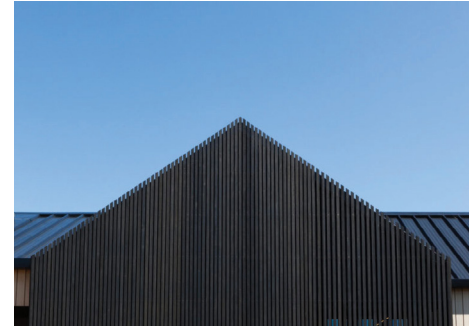

# ABODO

Carefully Crafted Timber

# Rivercove Home – Hamilton, New Zealand

Rivercove Home is by the team at award-winning builders, Urban Homes.

## Project & Product Overview

Set in a new Waikato subdivision this home creates the perfect mix between privacy and beauty.

With a modern, Scandinavian style façade the Rivercove Home cleverly combines Vulcan Cladding in Sioo:x finish with Vulcan Screening in Ebony for a sophisticated road side frontage.

A crafted garage door is clad in grain-matched Vulcan Cladding, for a sleek and subtle appearance.

The sophistication extends in to the home's interior where dark and moody timbers meet natural stone.

A curved feature wall using Vulcan Screening in Ebony creates a masterfully snug media room – allowing the home owner to escape from the world.