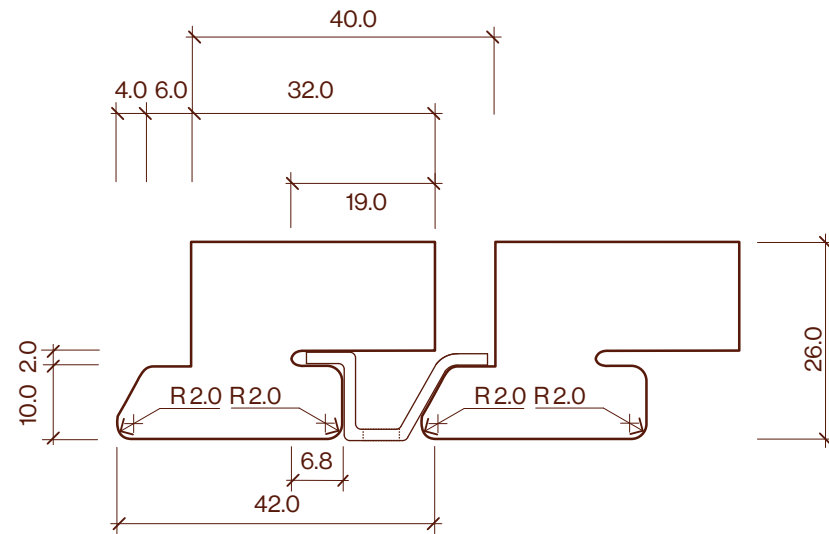

Batten Clip 42x26mm
Profile Drawing

Category	Profile name	Size	Scale
Screening	Batten Clip	42x26mm	1:1

P +64 9 249 0100
E info@abodo.co.nz
W abodo.co.nz