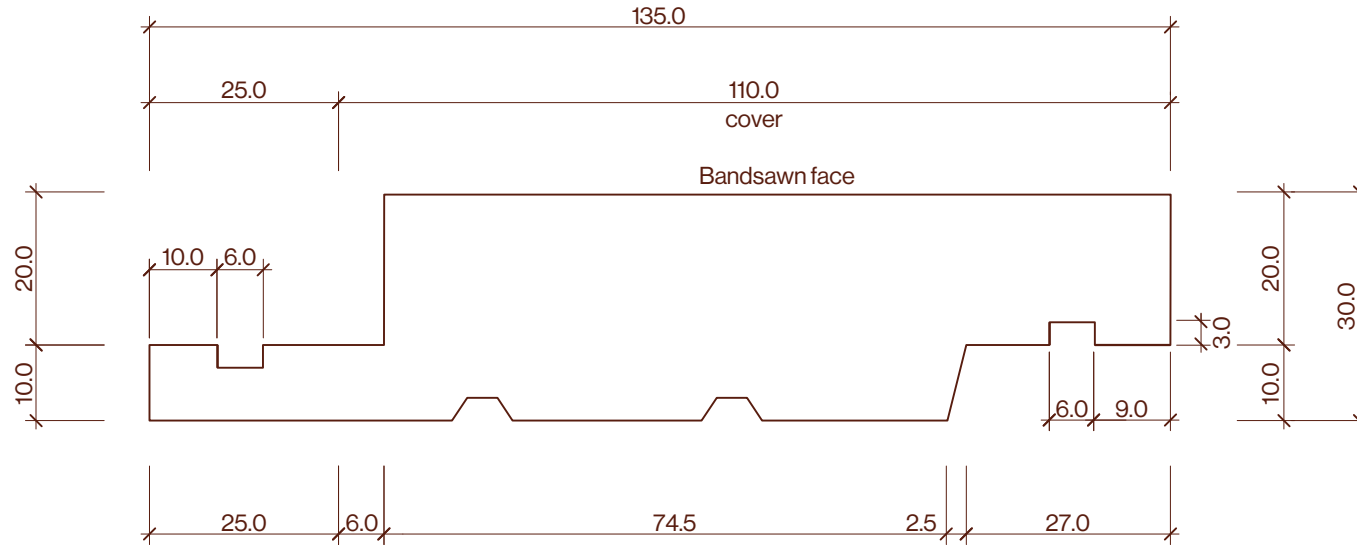

AW507 135x30mm
Profile Drawing

Category	Profile name	Size	Scale
Vertical Shiplap	AW507	135x30mm	1:1

P +64 9 249 0100
E info@abodo.co.nz
W abodo.co.nz