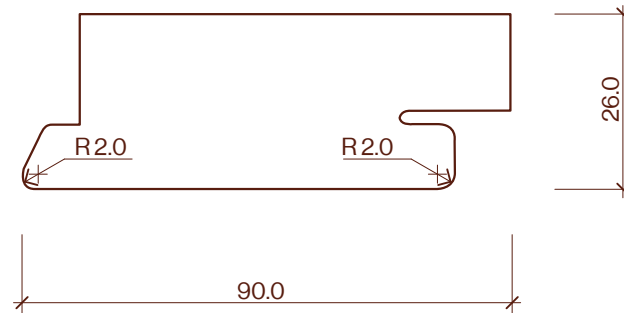

Batten Clip 90x26mm

Profile Drawing

Category	Profile name	Size	Scale
Screening	Batten Clip	90x26mm	1:1

P +64 9 249 0100
E info@abodo.co.nz
W abodo.co.nz