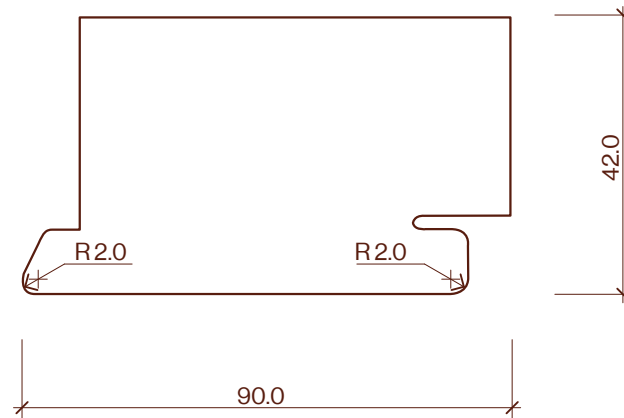

Batten Clip 90x42mm

Profile Drawing

Category	Profile name	Size	Scale
Screening	Batten Clip	90x42mm	1:1

P +64 9 249 0100
E info@abodo.co.nz
W abodo.co.nz