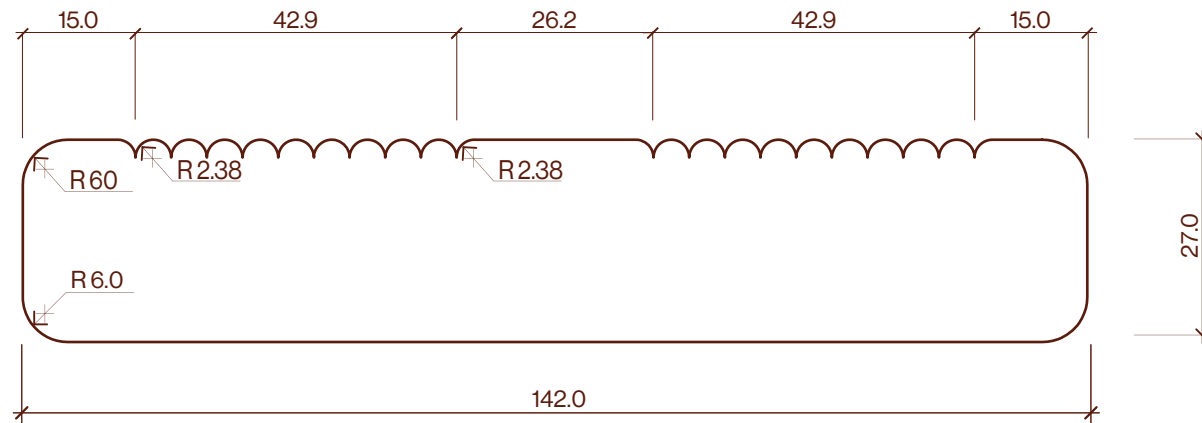

DK16 142x27mm Profile Drawing

Category	Profile name	Size	Scale
Decking	DK16	142x27mm	1:1

P +64 9 249 0100
E info@abodo.co.nz
W abodo.co.nz