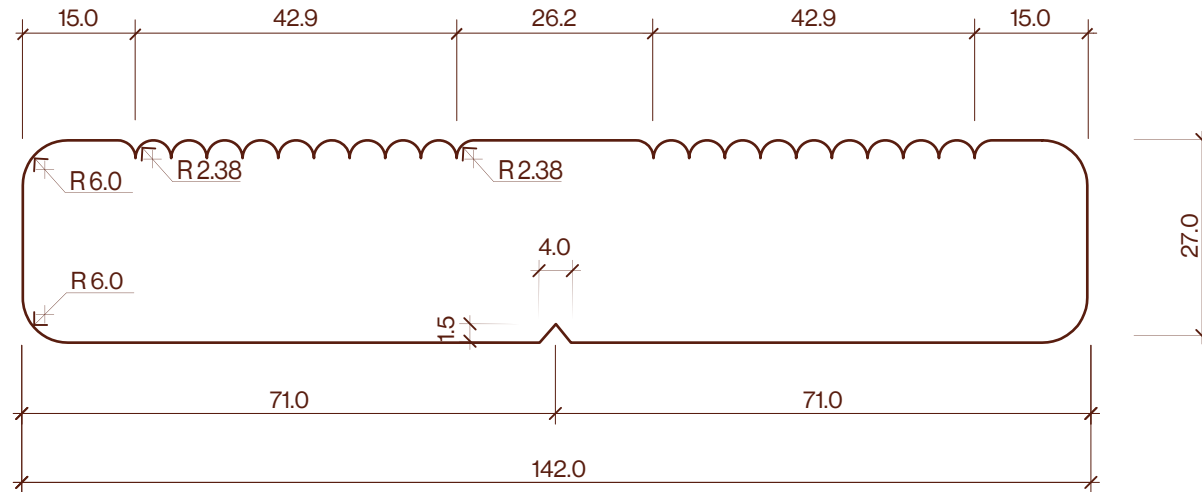

# DK16V 142x27mm Profile Drawing

Category	Profile name	Size	Scale
Decking	DK16V	142x27mm	1:1

**P** +64 9 249 0100  
**E** info@abodo.co.nz  
**W** abodo.co.nz