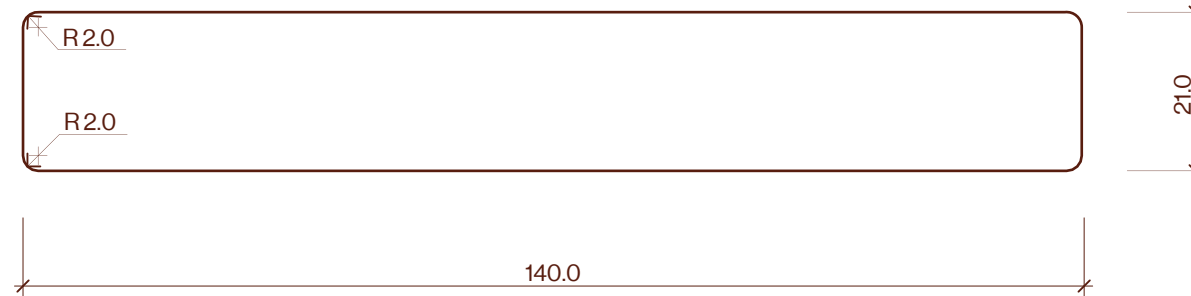

# DK4 140x21mm Profile Drawing

| Category | Profile name | Size     | Scale |
|----------|--------------|----------|-------|
| Decking  | DK4          | 140x21mm | 1:1   |

**P** +64 9 249 0100  
**E** info@abodo.co.nz  
**W** abodo.co.nz