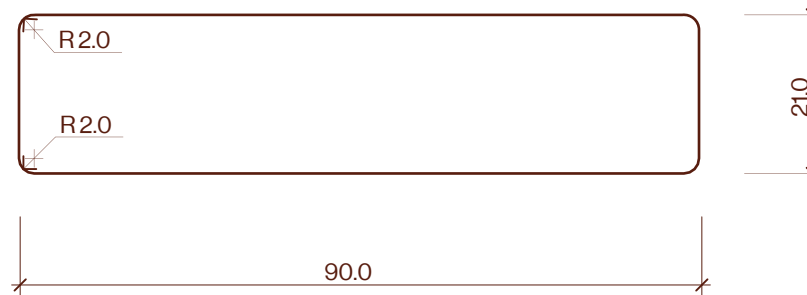

DK4 90x21mm Profile Drawing

Category	Profile name	Size	Scale
Decking	DK4	90x21mm	1:1

P +64 9 249 0100
E info@abodo.co.nz
W abodo.co.nz