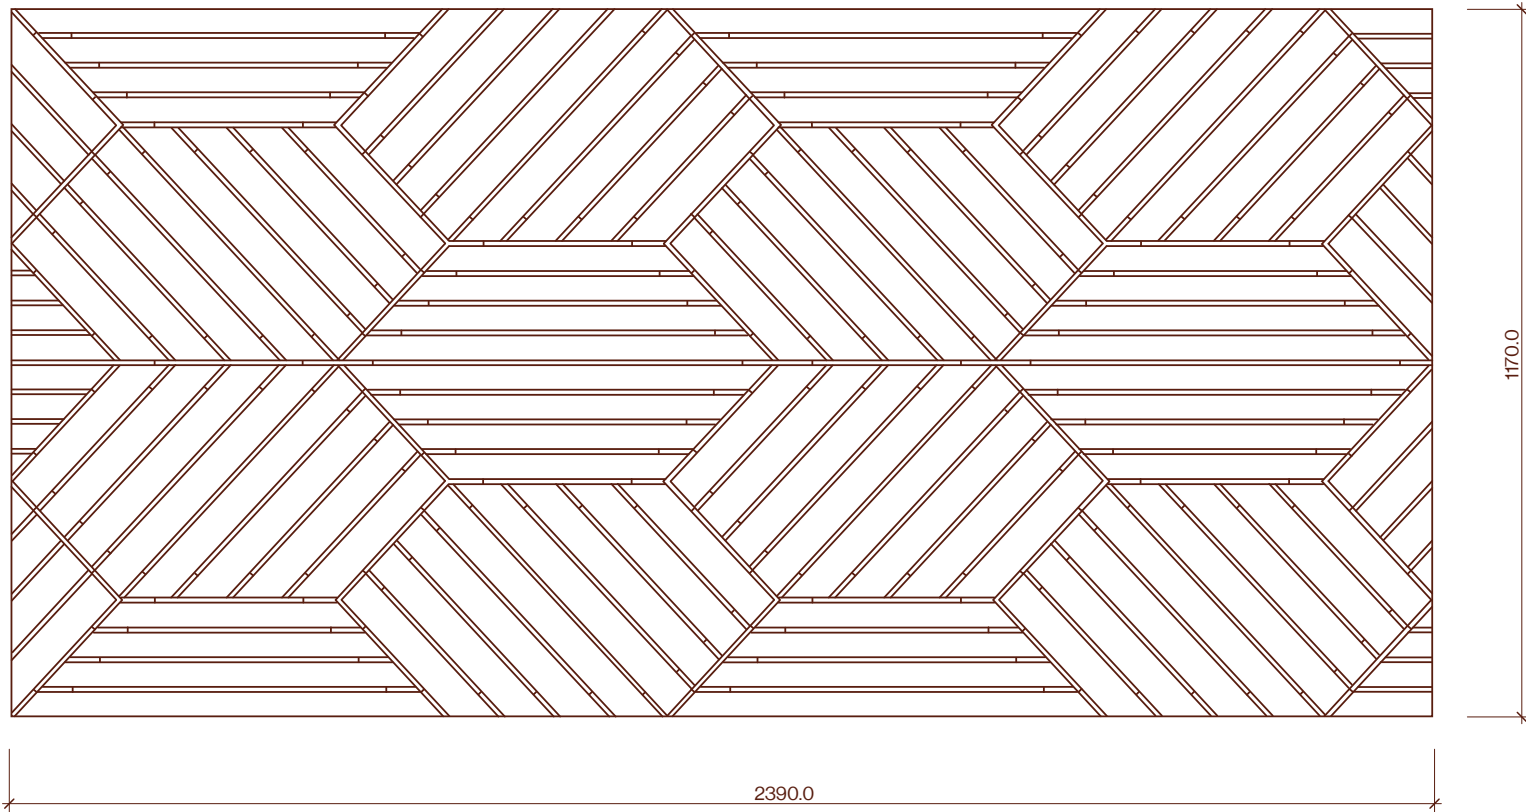

Hex Weave Screening Tile 1170x2390x12mm

Profile Drawing

Category	Profile name	Size	Scale
Screening	Hex Weave Screening Tile	1170x2390x12mm	1:1

P +64 9 249 0100
E info@abodo.co.nz
W abodo.co.nz