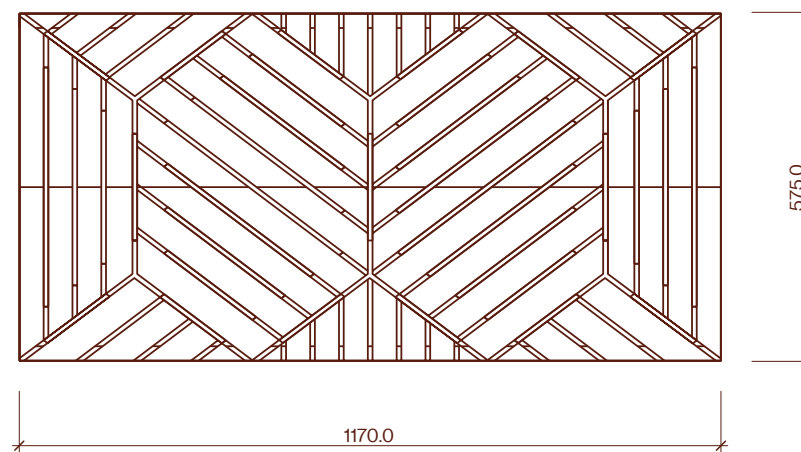

Hex Weave Screening Tile 575x1170x12mm

Profile Drawing

| Category | Profile name | Size | Scale |
|-----------|--------------------------|---------------|-------|
| Screening | Hex Weave Screening Tile | 575x1170x12mm | 1:1 |