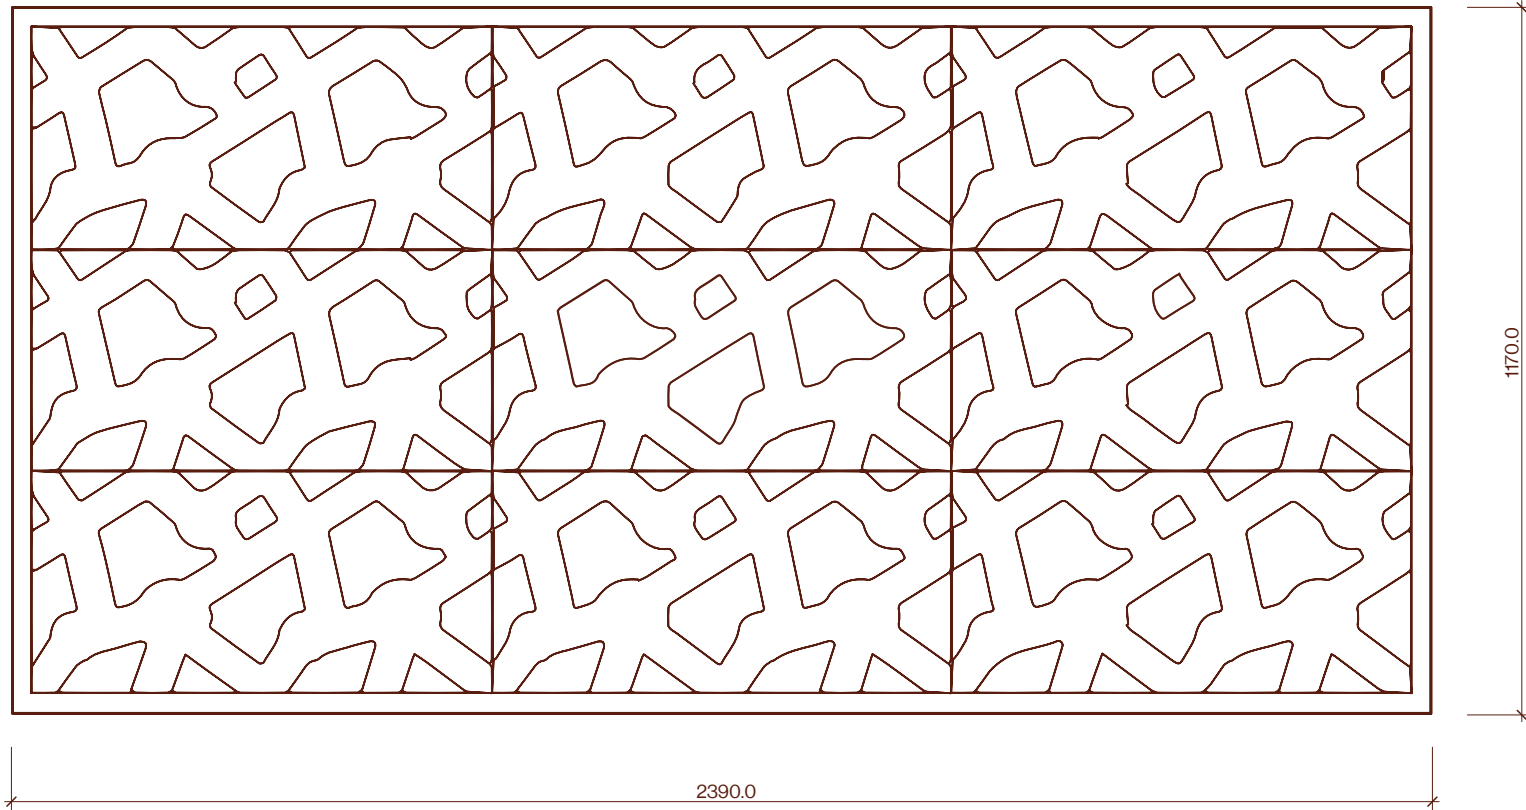

Pohuehue Screening Tile 1170x2390x12mm

Profile Drawing

Category	Profile name	Size	Scale
Screening	Pohuehue Screening Tile	1170x2390x12mm	1:1

P +64 9 249 0100
E info@abodo.co.nz
W abodo.co.nz