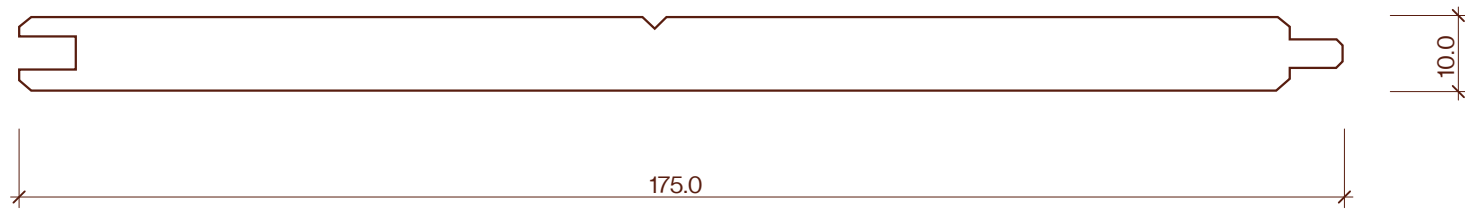

TG9 175x10mm Profile Drawing

Category	Profile name	Size	Scale
Panelling	TG9	175x10mm	1:1

P +64 9 249 0100
E info@abodo.co.nz
W abodo.co.nz