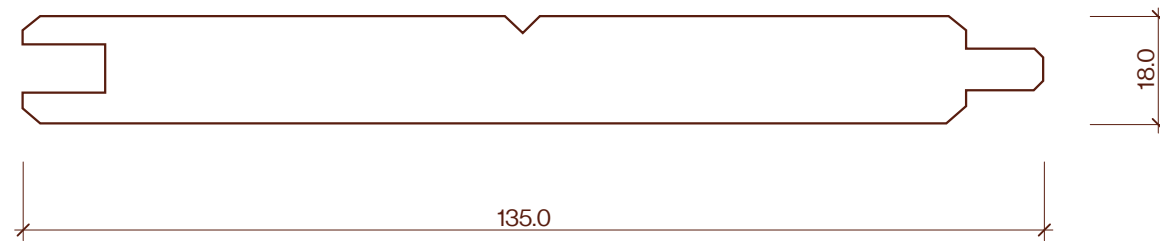

# TG9 135x18mm Profile Drawing

Category	Profile name	Size	Scale
Panelling	TG9	135x18mm	1:1

**P** +64 9 249 0100  
**E** info@abodo.co.nz  
**W** abodo.co.nz