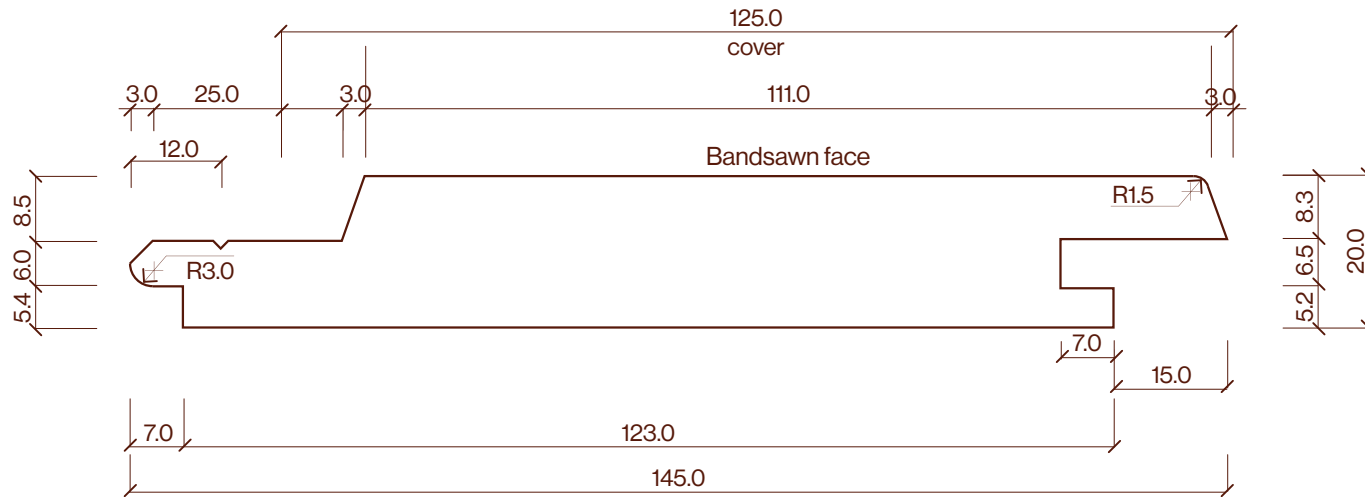

## WB10 145x20mm Profile Drawing

Category	Profile name	Size	Scale
Cladding	WB10	145x20mm	1:1

**P** +64 9 249 0100  
**E** info@abodo.co.nz  
**W** abodo.co.nz