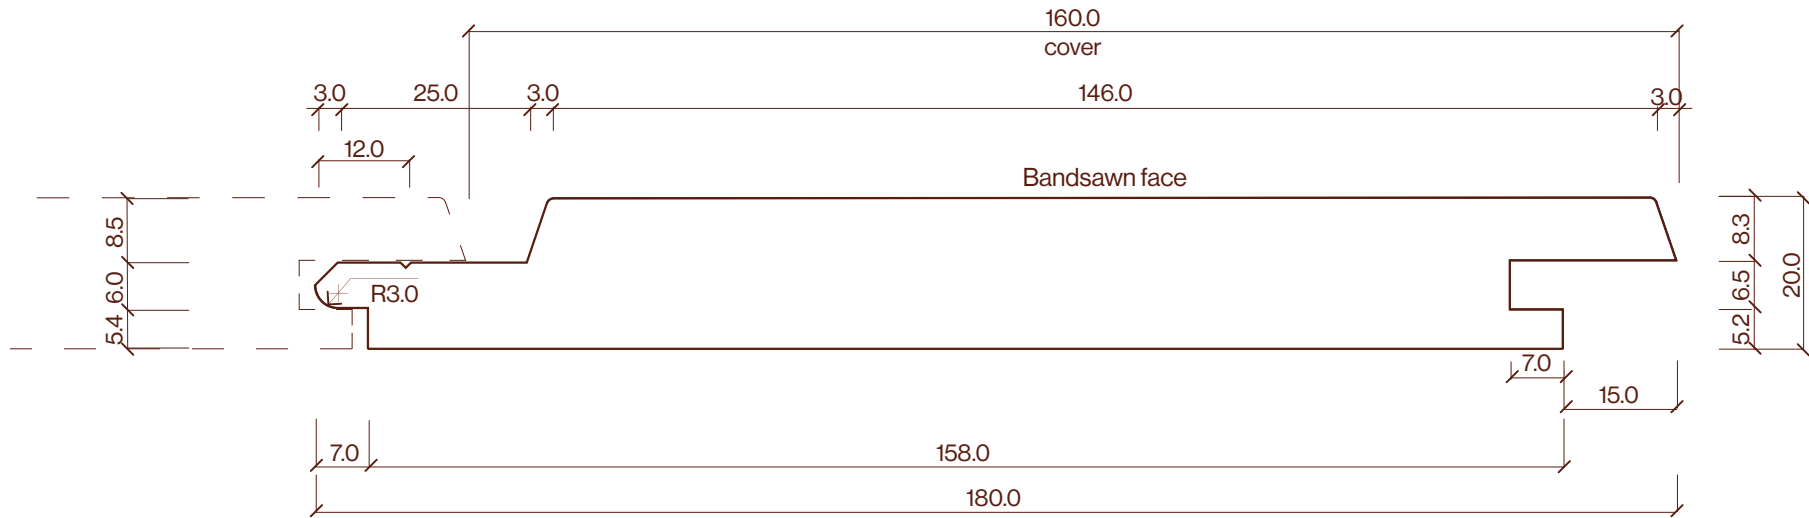

WB10 180x20mm
Profile Drawing

Category	Profile name	Size	Scale
Cladding	WB10	180x20mm	1:1

P +64 9 249 0100
E info@abodo.co.nz
W abodo.co.nz