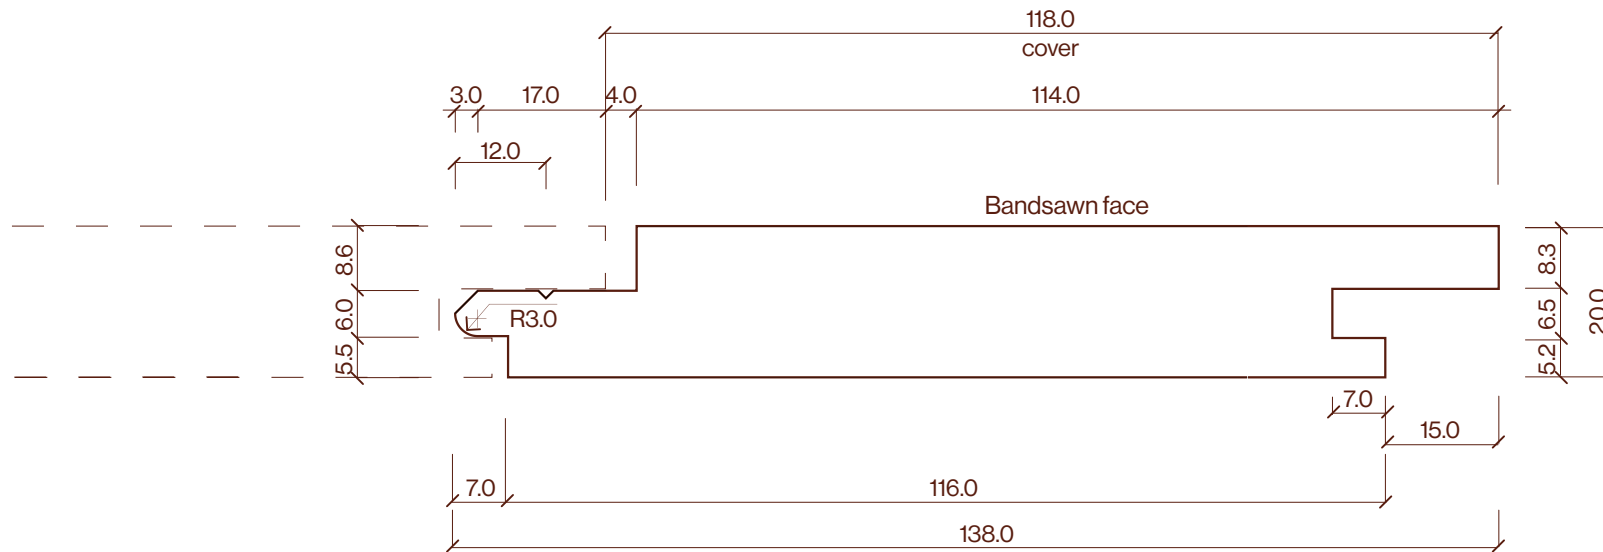

## WB12 138x20mm Profile Drawing

Category	Profile name	Size	Scale
Cladding	WB12	138x20mm	1:1

**P** +64 9 249 0100  
**E** info@abodo.co.nz  
**W** abodo.co.nz