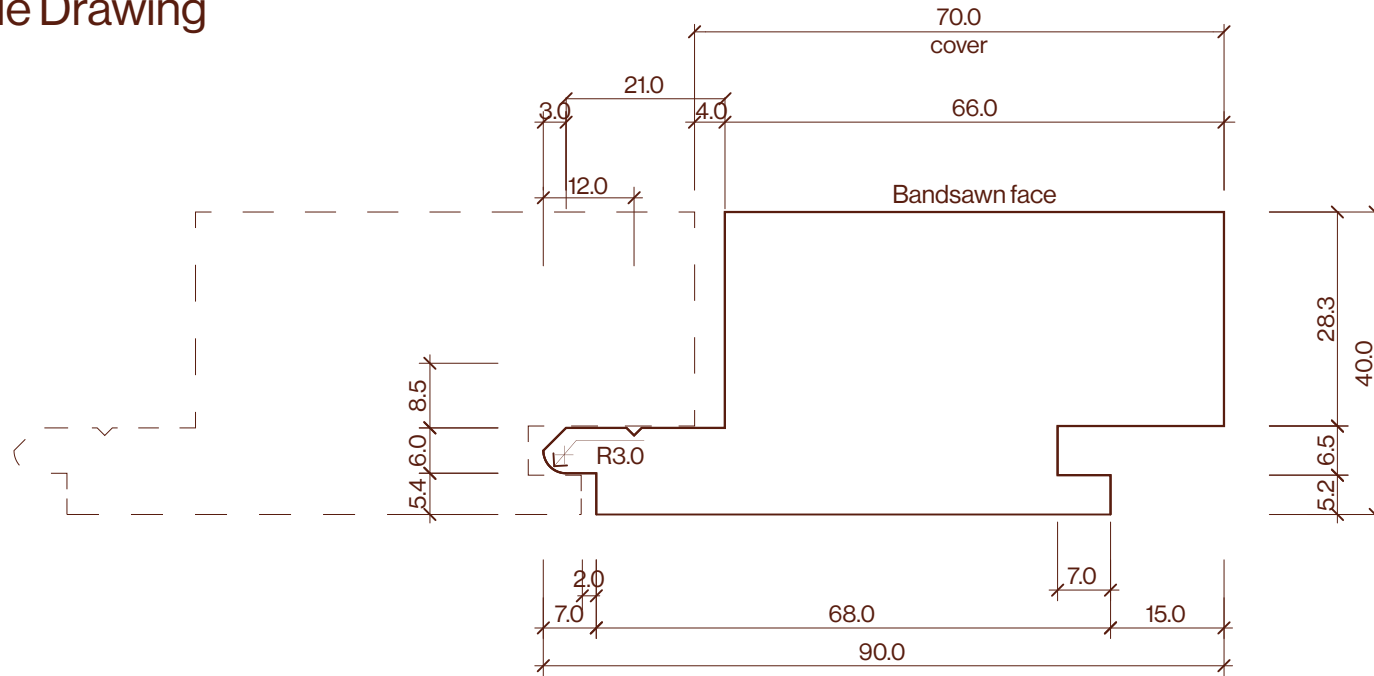

WB12 90x40mm Profile Drawing

Category	Profile name	Size	Scale
Cladding	WB12	90x40mm	1:1

P +64 9 249 0100
E info@abodo.co.nz
W abodo.co.nz