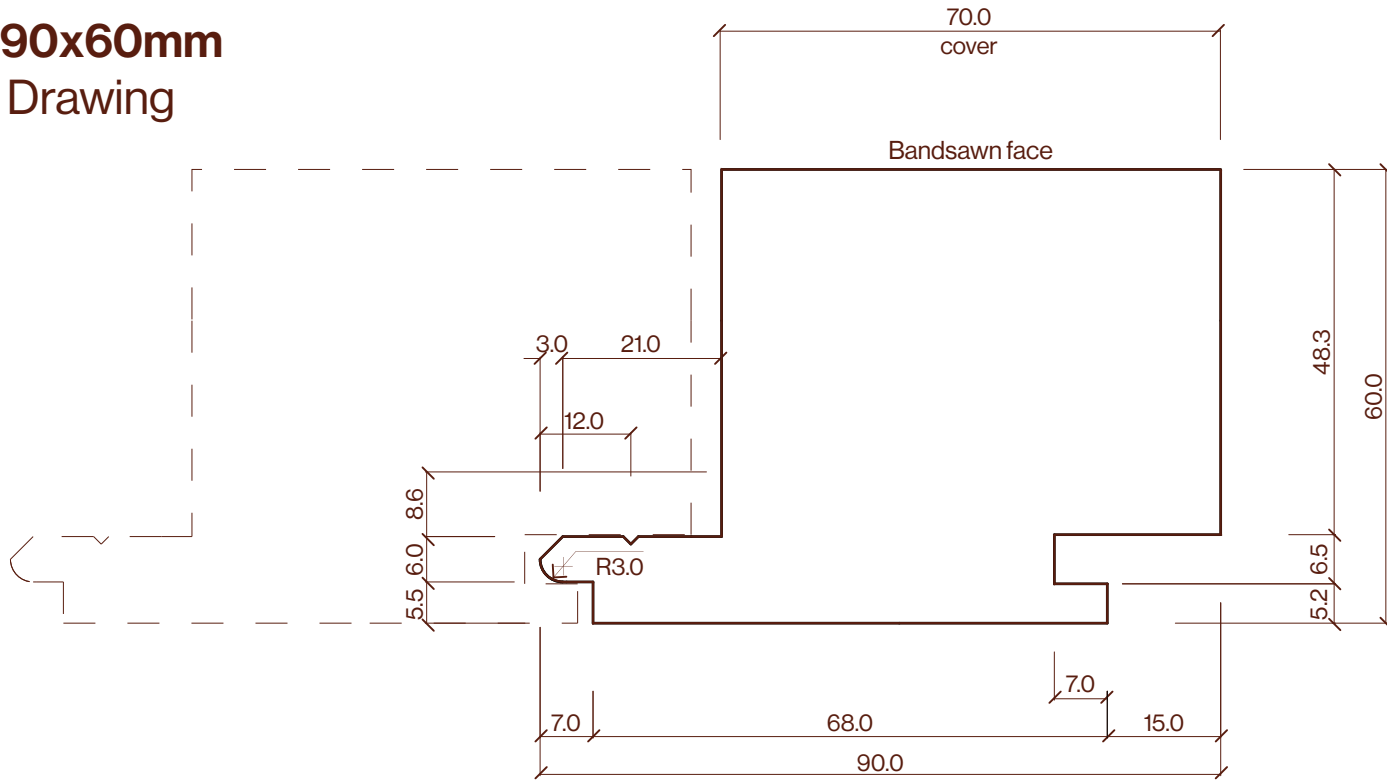

WB12 90x60mm
Profile Drawing

Category	Profile name	Size	Scale
Cladding	WB12	90x60mm	1:1

P +64 9 249 0100
E info@abodo.co.nz
W abodo.co.nz