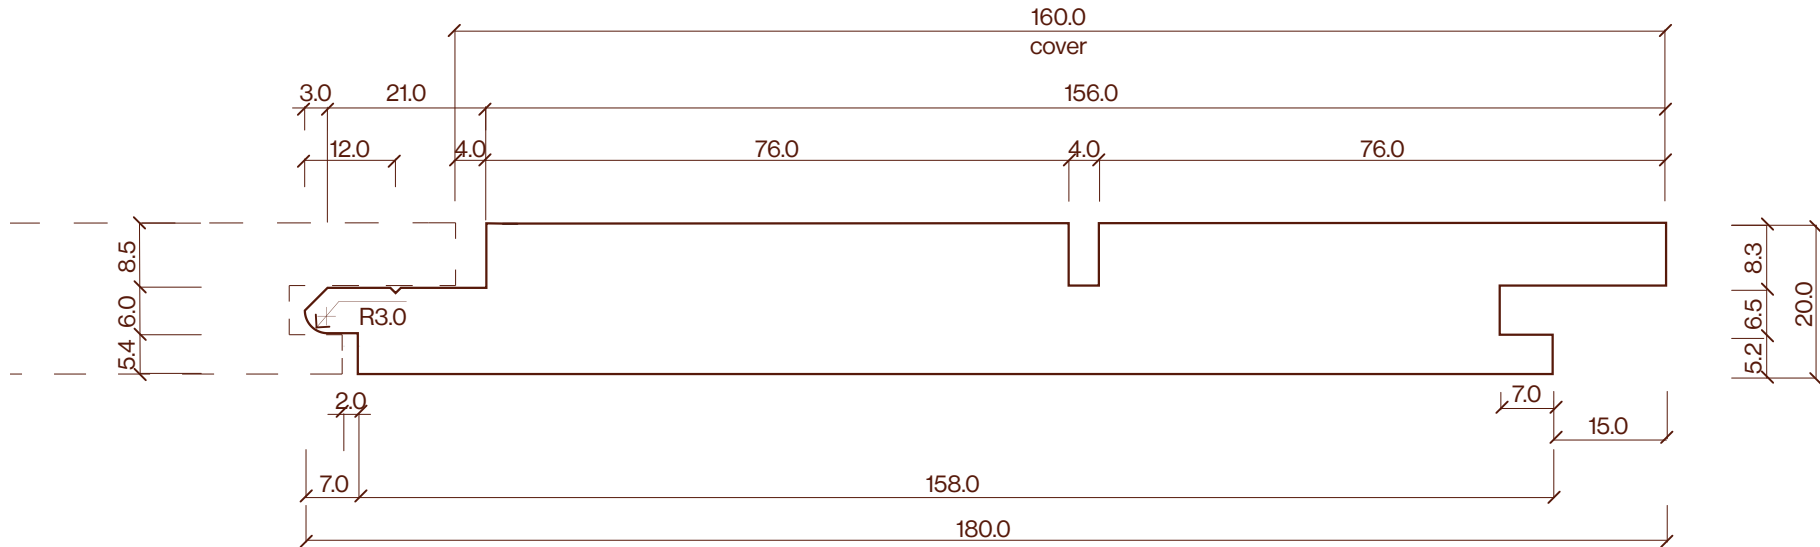

WB12F 180x20mm Profile Drawing

Category	Profile name	Size	Scale
Cladding	WB12F	180x20mm	1:1

P +64 9 249 0100
E info@abodo.co.nz
W abodo.co.nz