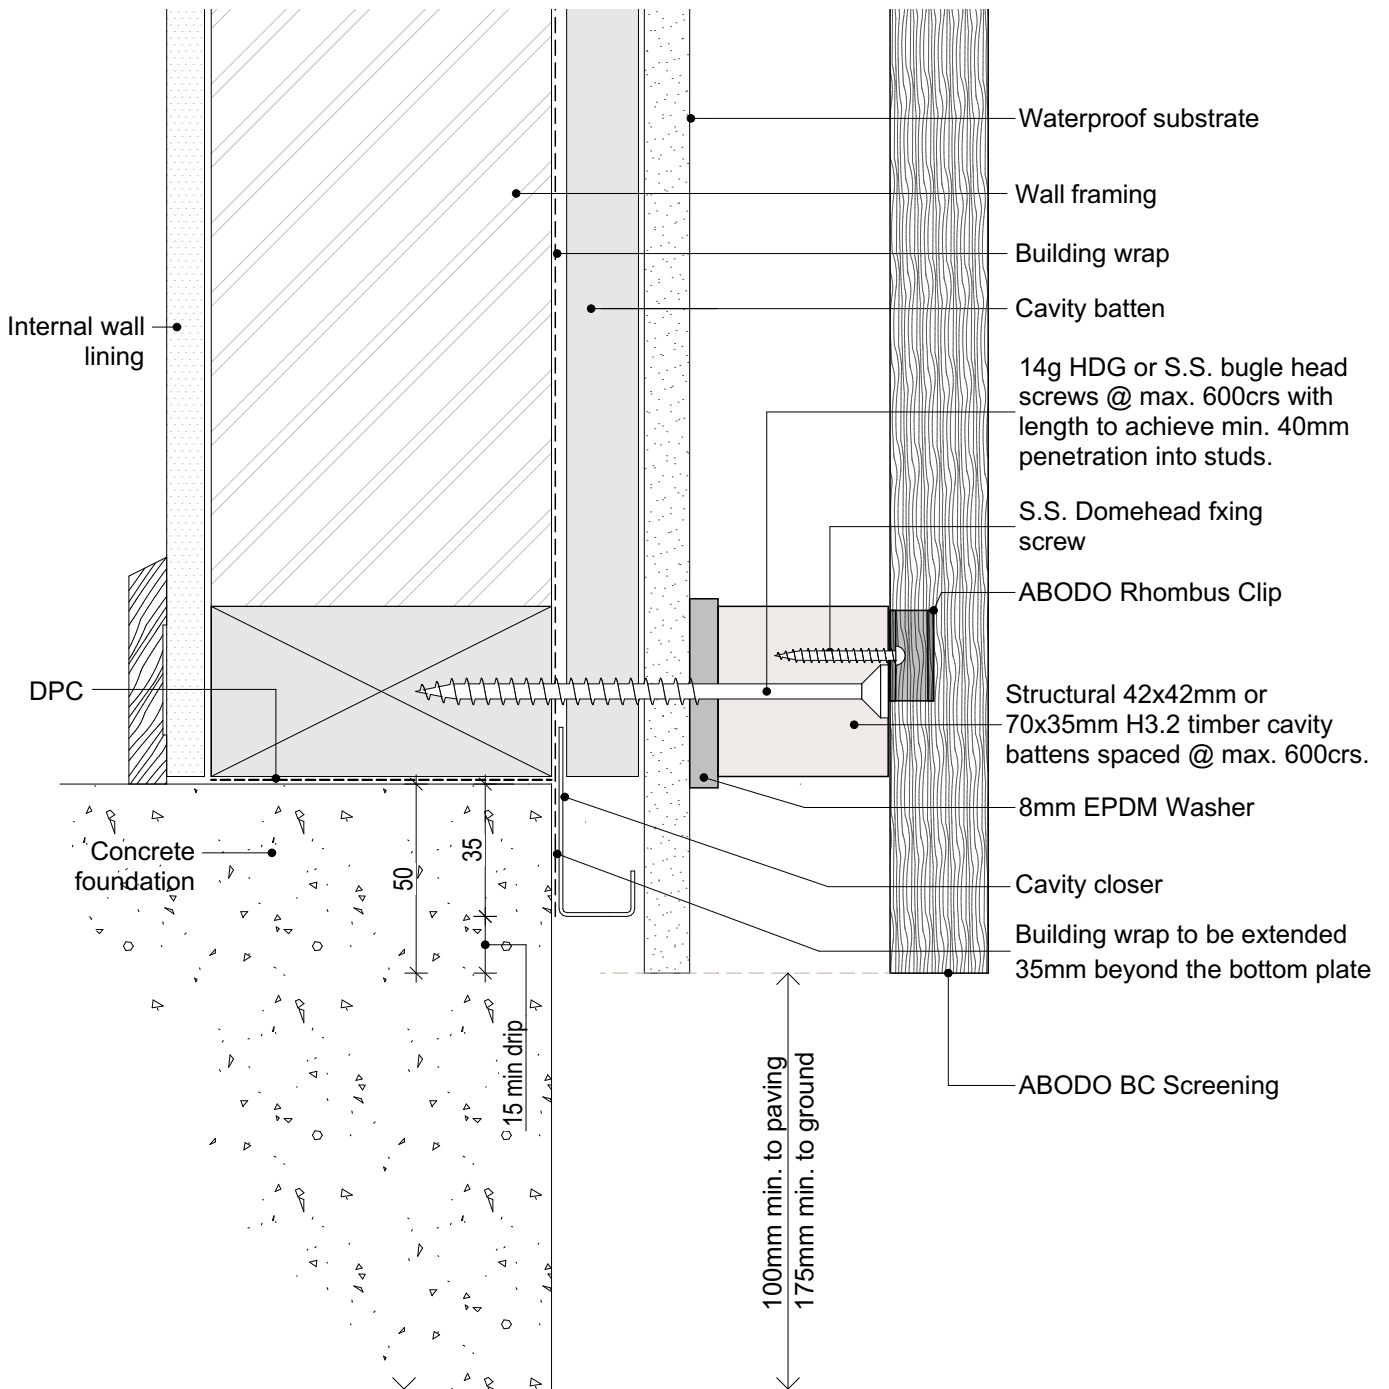

ABODO Batten Clip - Vertical Screening

1

BASE OF WALL - CONCRETE

1:2

© Abodo Wood Ltd. 2020

info@abodo.co.nz
T +64 (9) 249 0100

Abodo Wood Ltd.
62 Ascot Road, Mangere,
Auckland 2022, New Zealand

SHEET TITLE

BASE OF WALL CONCRETE

PROFILE

ABODO Batten Clip - Vertical Screening

SCALE:

- @ A4

PRINT DATE:

01/04/2020

SHEET NUMBER

BC.4

REVISION