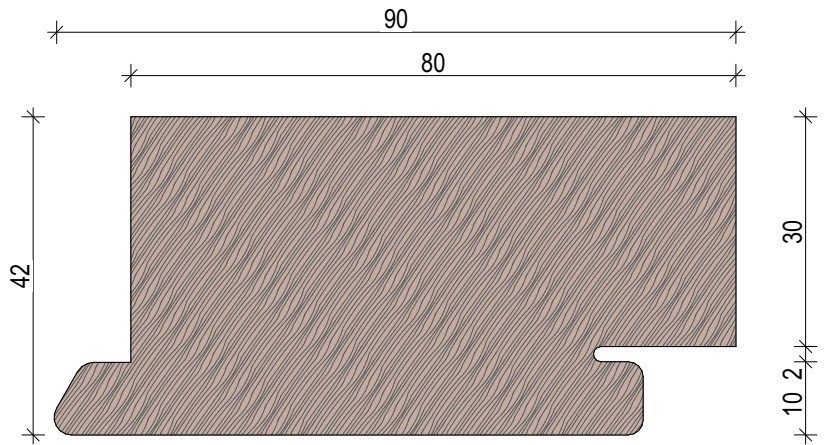

ABODO Batten Clip - Vertical Screening

BC 90x42mm