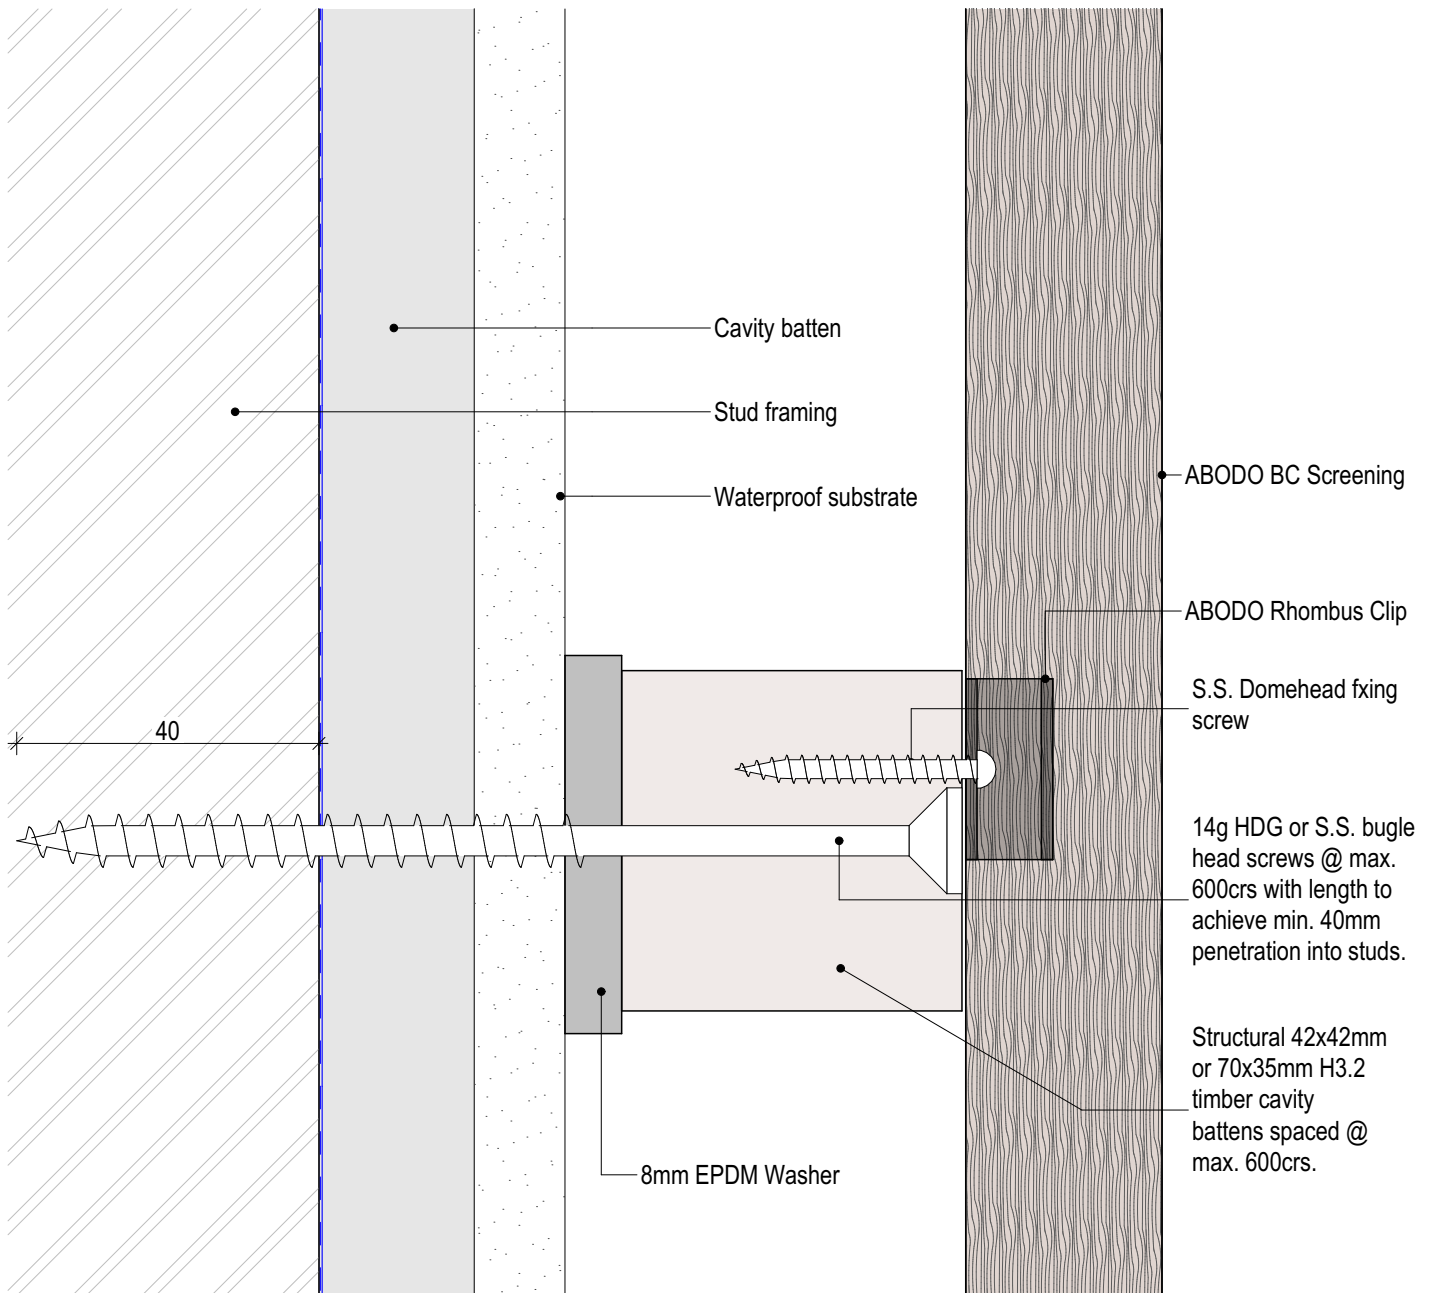

ABODO Batten Clip - Vertical Screening

1

RHBC FIXING DETAIL

1:1

© Abodo Wood Ltd. 2020 info@abodo.co.nz T +64 (9) 249 0100	SHEET TITLE Batten Clip System		
Abodo Wood Ltd. 62 Ascot Road, Mangere, Auckland 2022, New Zealand	PROFILE ABODO Batten Clip - Vertical Screening	SCALE: - @ A4 PRINT DATE: 01/04/2020	SHEET NUMBER REVISION BC.1