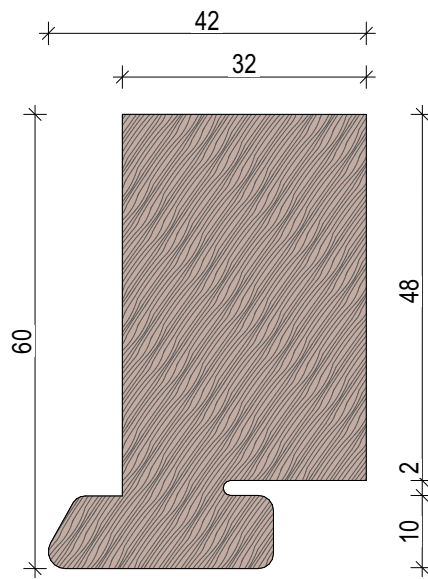

01/04/2020

SHEET NUMBER

BC.4

REVISION

ABODO Batten Clip - Vertical Screening

AW47 Corner Moulding

ABODO Rhombus Clip

BC 42x90

BC 42x60

BC 42x26

<p>© Abodo Wood Ltd. 2020 info@abodo.co.nz T +64 (9) 249 0100</p>	<p>SHEET TITLE COMPONENTS 42mm</p>		
<p>Abodo Wood Ltd. 62 Ascot Road, Mangere, Auckland 2022, New Zealand</p>	<p>PROFILE ABODO Batten Clip - Vertical Screening</p>	<p>SCALE: - @ A4 PRINT DATE: 01/04/2020</p>	<p>SHEET NUMBER REVISION BC.5</p>