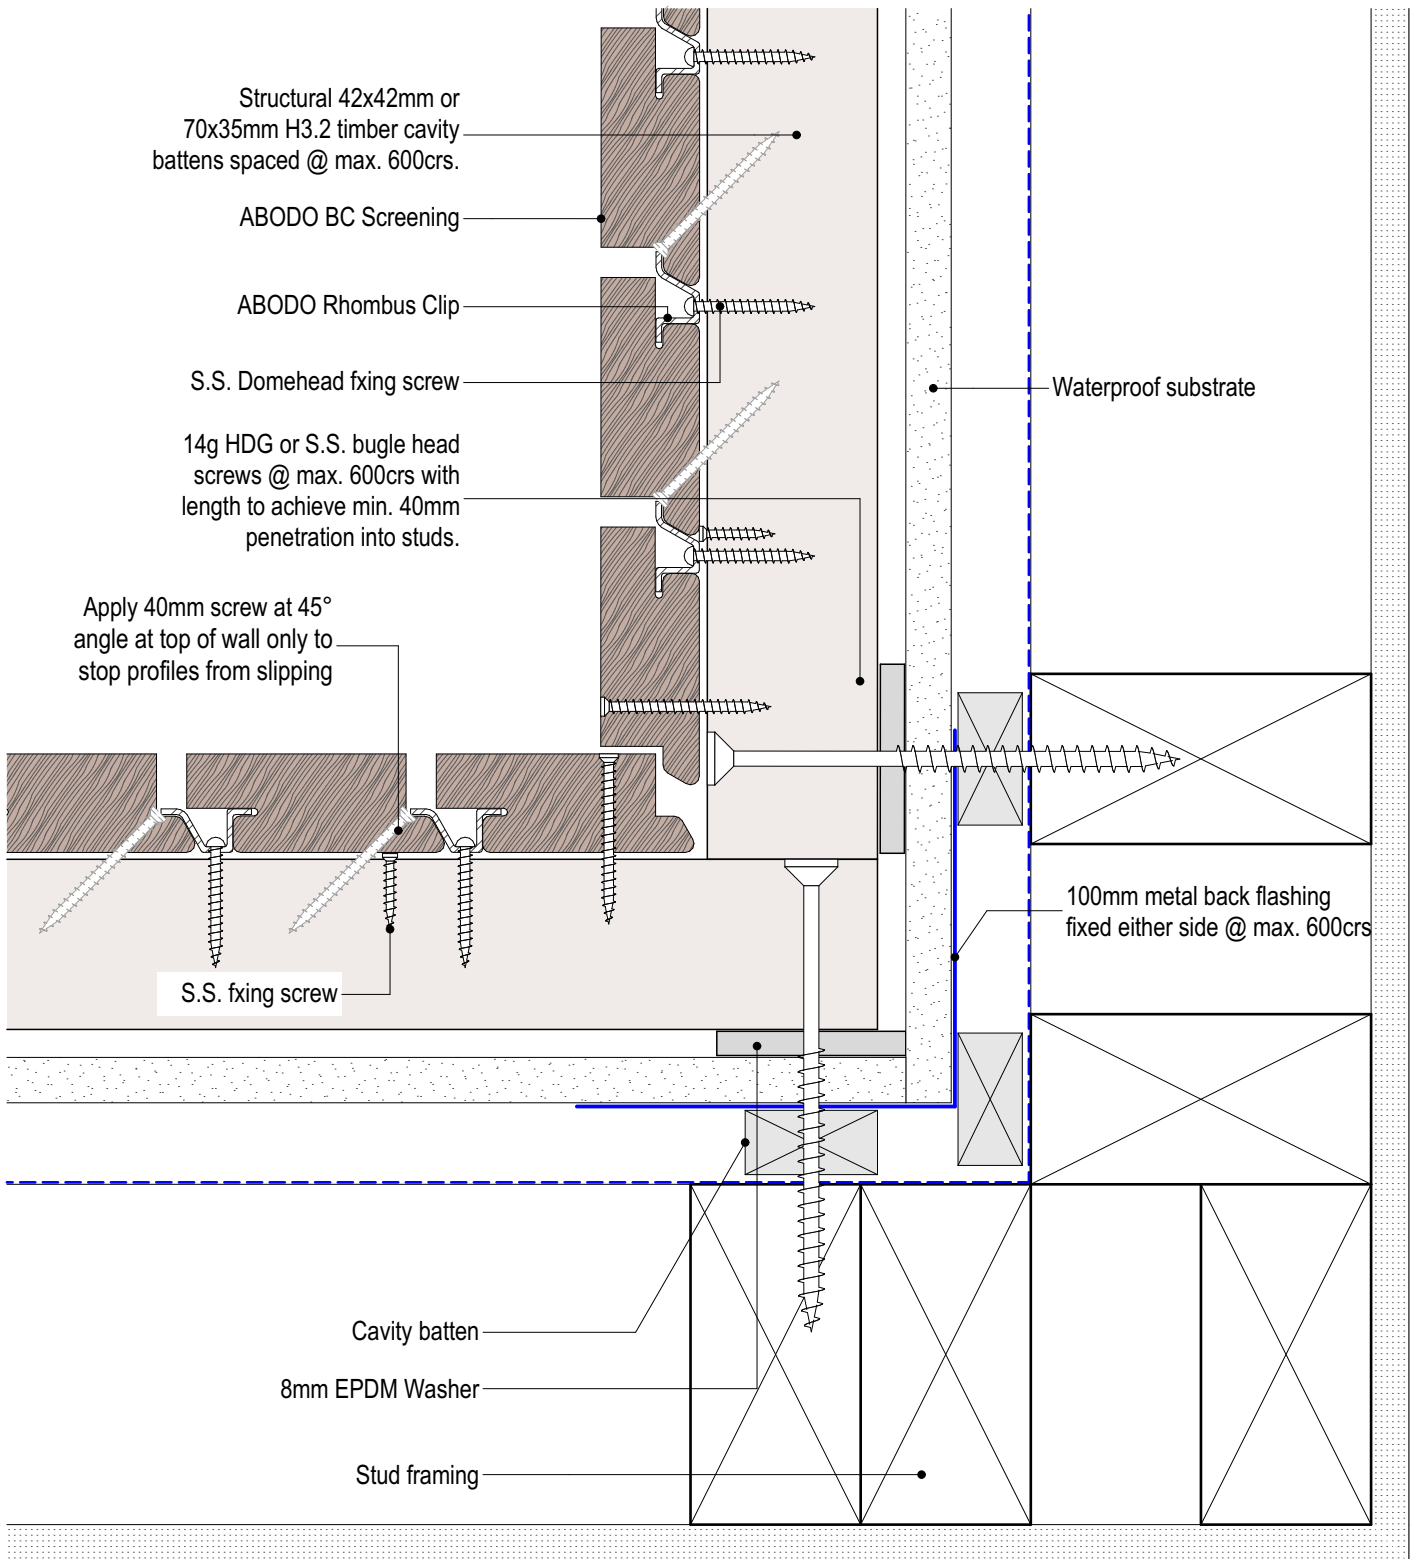

ABODO Batten Clip - Vertical Screening

1

INTERNAL CORNER VERTICAL

1:2

© Abodo Wood Ltd. 2020

info@abodo.co.nz
T +64 (9) 249 0100

Abodo Wood Ltd.
62 Ascot Road, Mangere,
Auckland 2022, New Zealand

SHEET TITLE

Vertical Internal Corner

PROFILE

ABODO Batten Clip - Vertical Screening

SCALE:

- @ A4

PRINT DATE:

01/04/2020

SHEET NUMBER

BC.3

REVISION