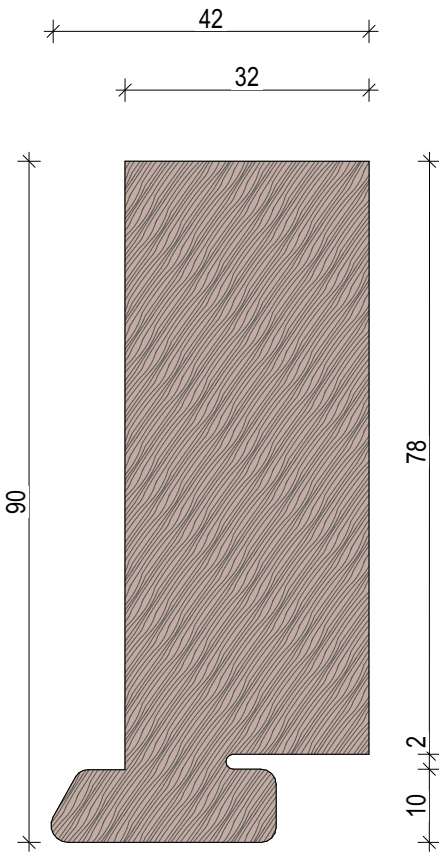

01/04/2020

SHEET NUMBER

BC.4

REVISION

ABODO Batten Clip - Vertical Screening

AW47 Corner Moulding

ABODO Rhombus Clip

BC 42x90

BC 42x60

BC 42x26

<p>© Abodo Wood Ltd. 2020 info@abodo.co.nz T +64 (9) 249 0100</p>	<p>SHEET TITLE COMPONENTS 42mm</p>		
<p>Abodo Wood Ltd. 62 Ascot Road, Mangere, Auckland 2022, New Zealand</p>	<p>PROFILE ABODO Batten Clip - Vertical Screening</p>	<p>SCALE: - @ A4 PRINT DATE: 01/04/2020</p>	<p>SHEET NUMBER REVISION BC.5</p>