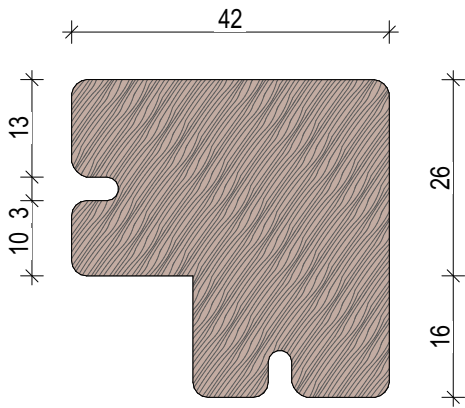

ABODO Batten Clip - Vertical Screening

AW47 Corner Moulding

ABODO Rhombus Clip