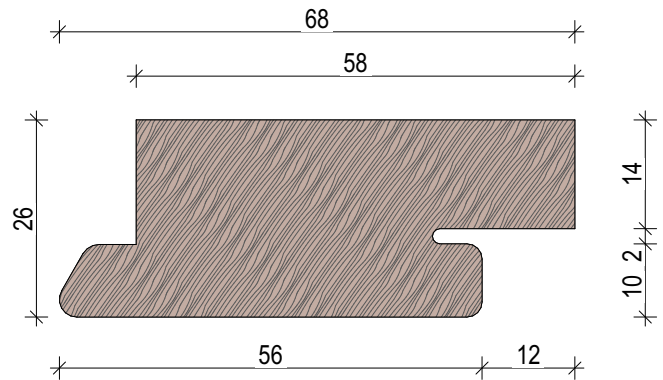

BC 68x26mm

ABODO Rhombus Clip