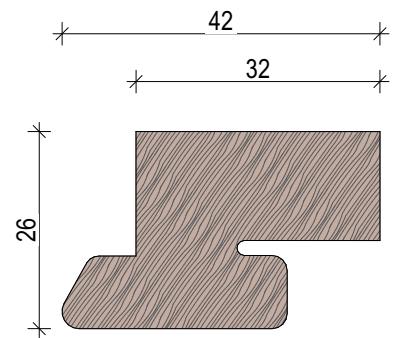

01/04/2020

SHEET NUMBER

BC.4

REVISION

ABODO Batten Clip - Vertical Screening

AW47 Corner Moulding

ABODO Rhombus Clip

BC 42x90

BC 42x60

BC 42x26

<p>© Abodo Wood Ltd. 2020 info@abodo.co.nz T +64 (9) 249 0100</p>	<p>SHEET TITLE COMPONENTS 42mm</p>		
<p>Abodo Wood Ltd. 62 Ascot Road, Mangere, Auckland 2022, New Zealand</p>	<p>PROFILE ABODO Batten Clip - Vertical Screening</p>	<p>SCALE: - @ A4 PRINT DATE: 01/04/2020</p>	<p>SHEET NUMBER REVISION BC.5</p>