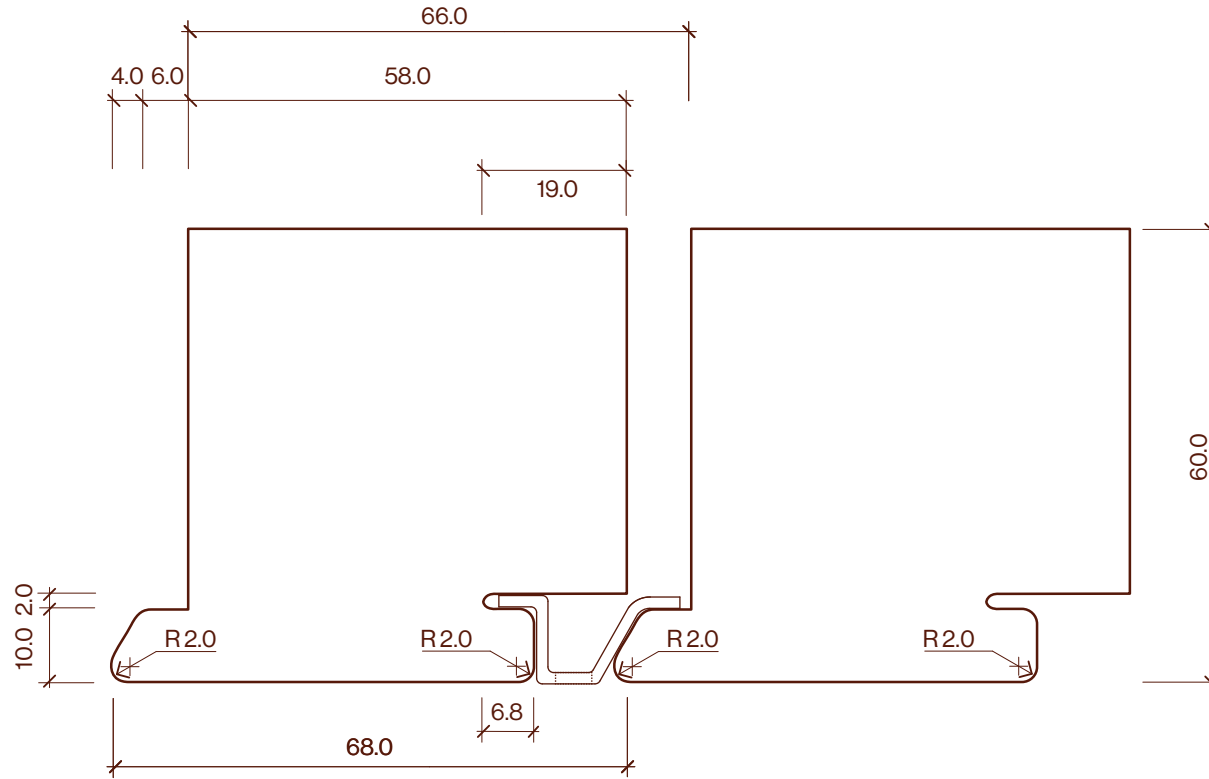

Batten Clip 68x60mm
Profile Drawing

Category	Profile name	Size	Scale
Screening	Batten Clip	68x60mm	1:1

P +64 9 249 0100
E info@abodo.co.nz
W abodo.co.nz