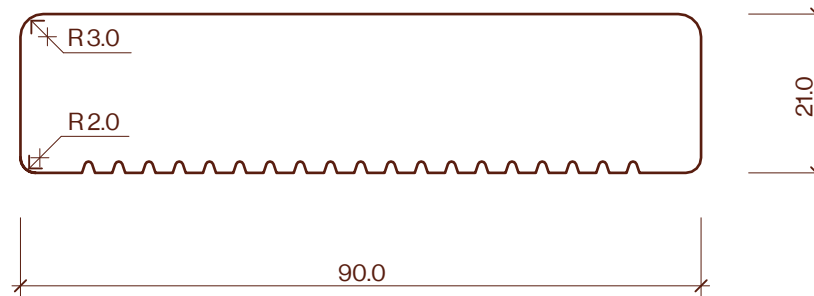

# DK14S 90x21mm Profile Drawing

Category	Profile name	Size	Scale
Decking	DK14S	90x21mm	1:1

**P** +64 9 249 0100  
**E** info@abodo.co.nz  
**W** abodo.co.nz