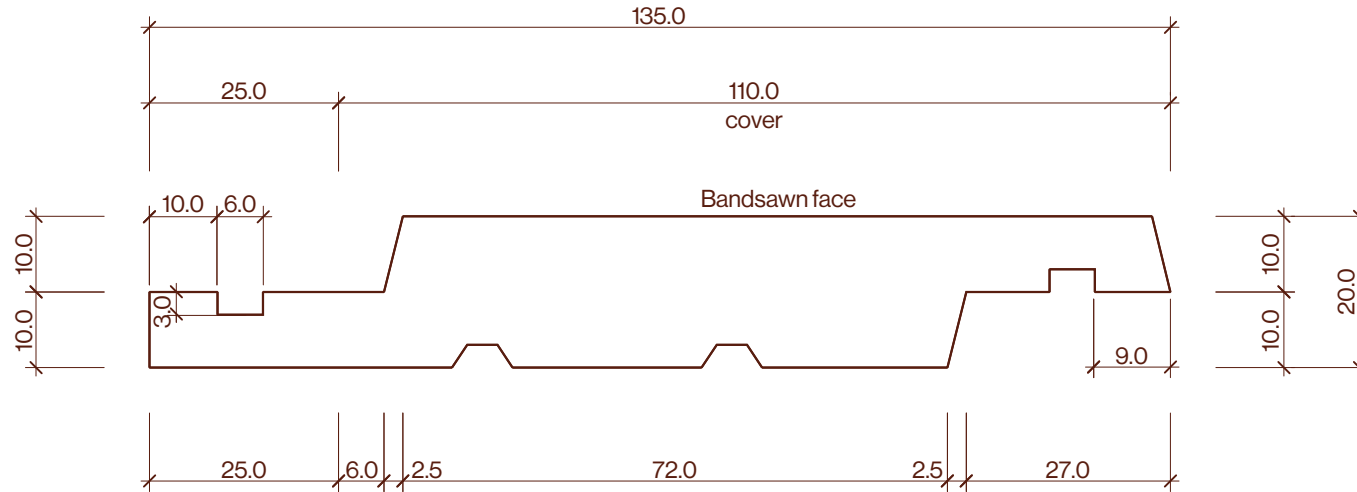

AW51 135x20mm Profile Drawing

Category	Profile name	Size	Scale
Cladding	AW51	135x20mm	1:1

P +64 9 249 0100
E info@abodo.co.nz
W abodo.co.nz