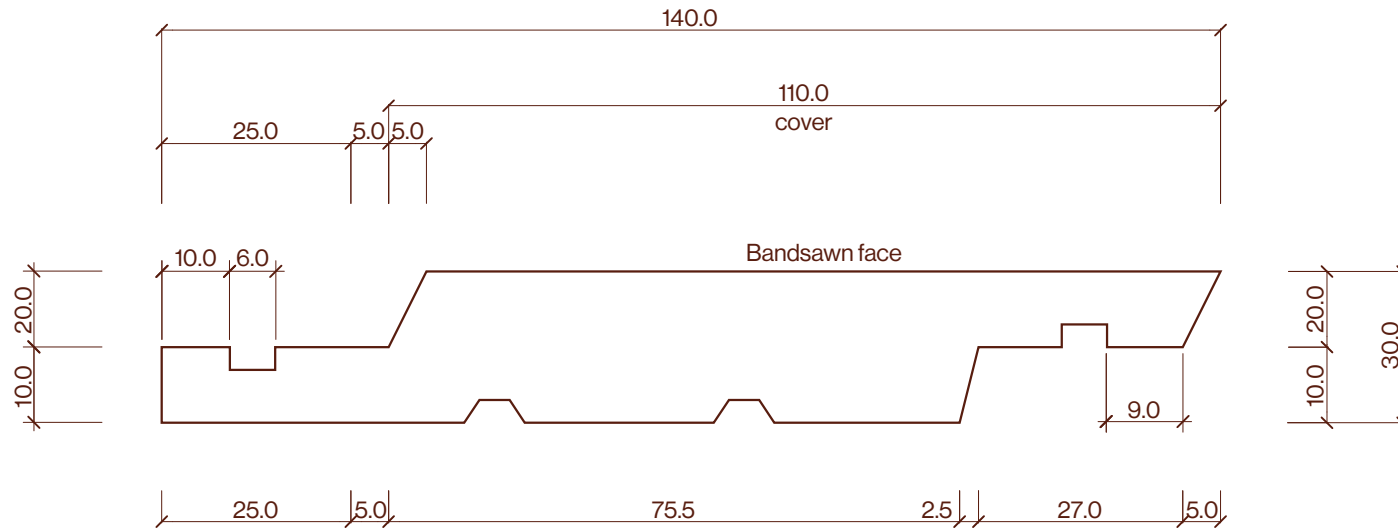

AW706 140x30mm Profile Drawing

Category	Profile name	Size	Scale
Cladding	AW706	140x30mm	1:1

P +64 9 249 0100
E info@abodo.co.nz
W abodo.co.nz