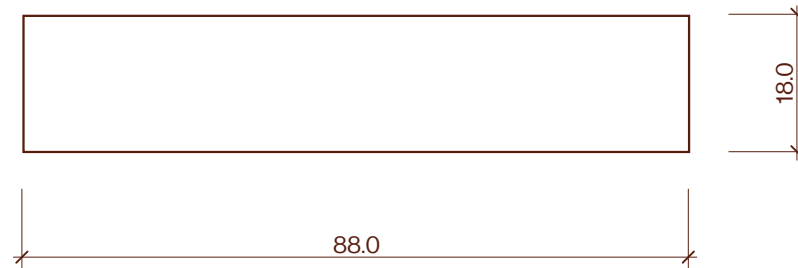

BAND4S 88x18mm Profile Drawing

Category	Profile name	Size	Scale
Screening	BAND4S	88x18mm	1:1

Additional sizes not pictured:
88x25mm, 88x32mm, 88x42mm, 88x65mm

P +64 9 249 0100
E info@abodo.co.nz
W abodo.co.nz