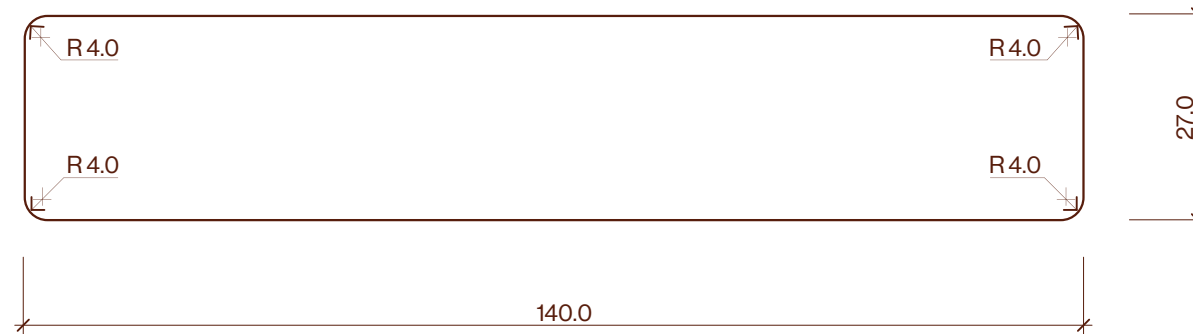

DK4R 140x27mm Profile Drawing

Category	Profile name	Size	Scale
Decking	DK4R	140x27mm	1:1

P +64 9 249 0100
E info@abodo.co.nz
W abodo.co.nz