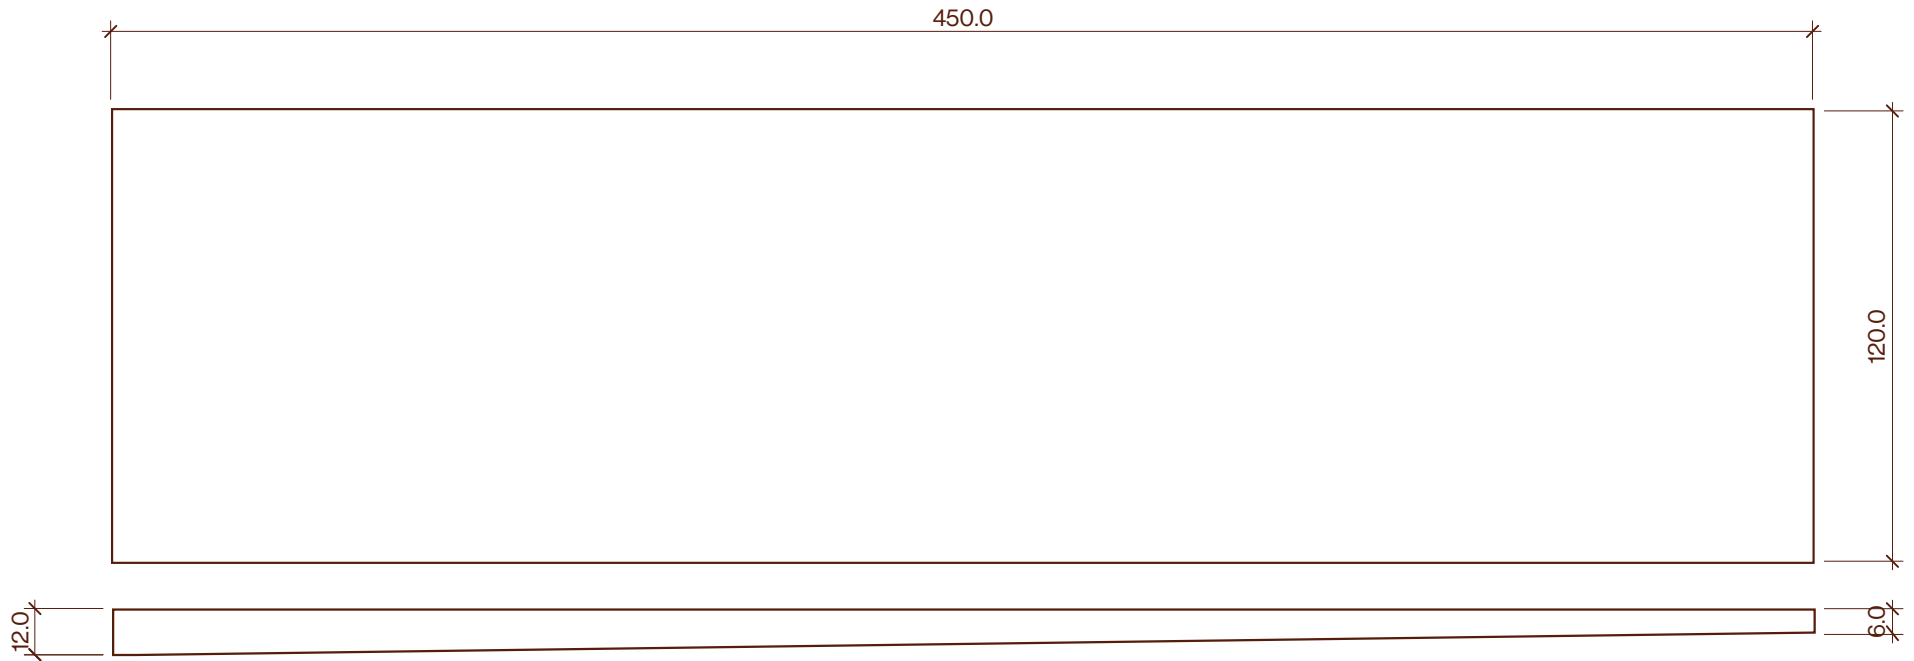

Vulcan Shingles 450x120mm

Profile Drawing

Category	Profile name	Size	Scale
Cladding	Vulcan Shingles	450x120mm	1:2

P +64 9 249 0100
E info@abodo.co.nz
W abodo.co.nz