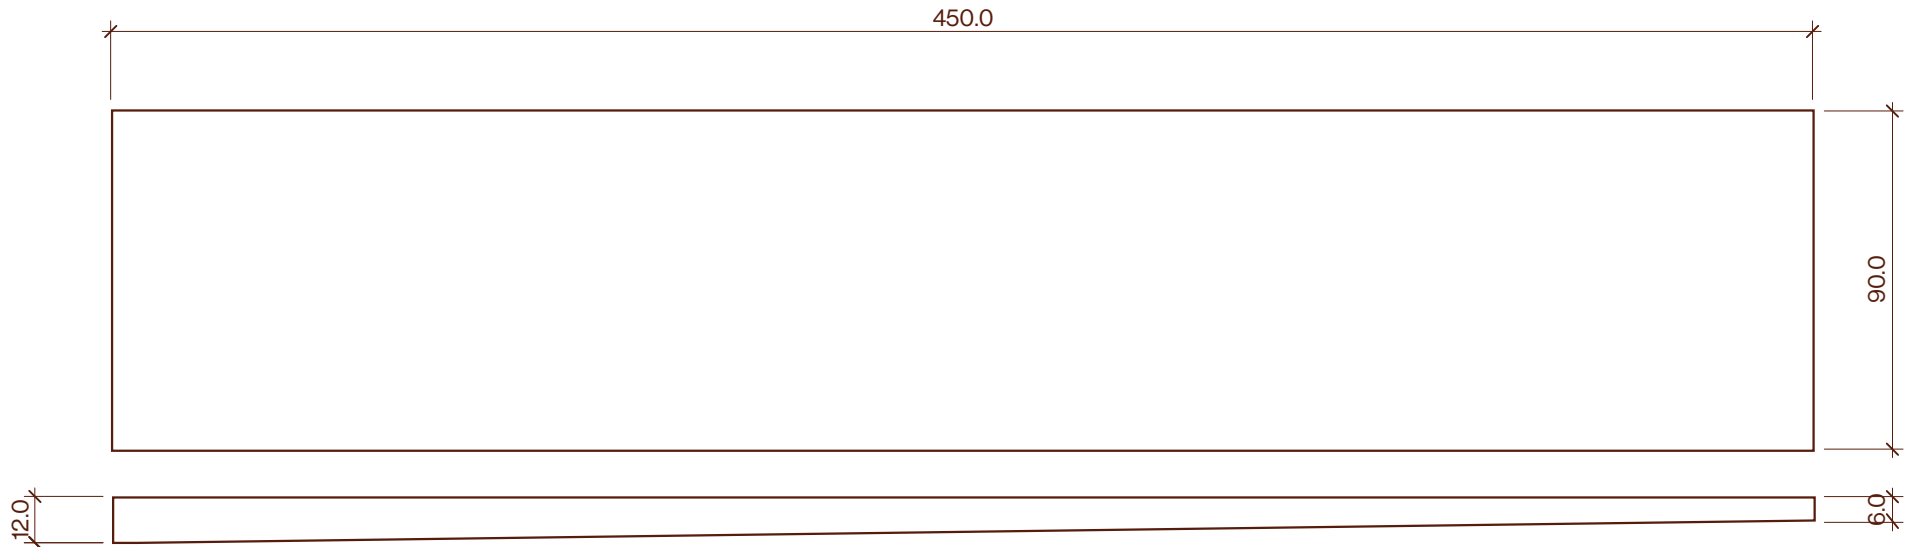

Vulcan Shingles 450x90mm

Profile Drawing

Category	Profile name	Size	Scale
Cladding	Vulcan Shingles	450x90mm	1:2

P +64 9 249 0100
E info@abodo.co.nz
W abodo.co.nz