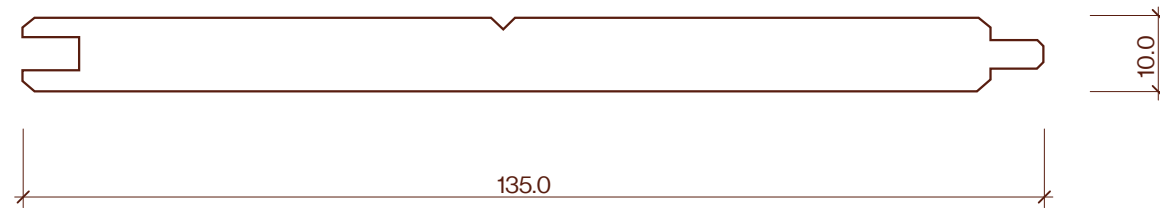

# TG9 135x10mm Profile Drawing

Category	Profile name	Size	Scale
Panelling	TG9	135x10mm	1:1

**P** +64 9 249 0100  
**E** info@abodo.co.nz  
**W** abodo.co.nz