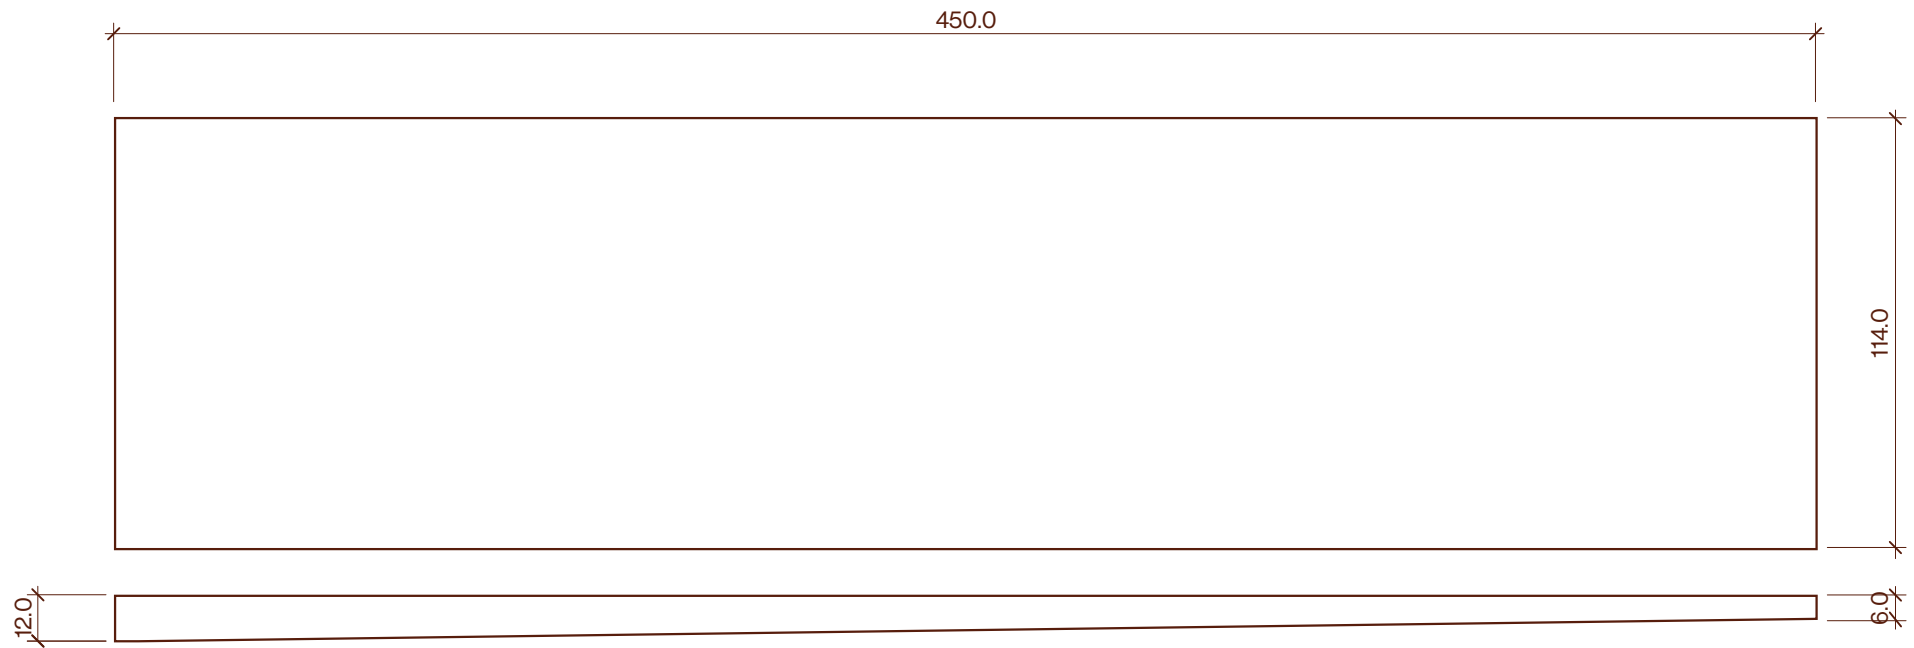

# Vulcan Shingles 450x114mm

## Profile Drawing

Category	Profile name	Size	Scale
Cladding	Vulcan Shingles	450x114mm	1:2

**P** +64 9 249 0100  
**E** info@abodo.co.nz  
**W** abodo.co.nz