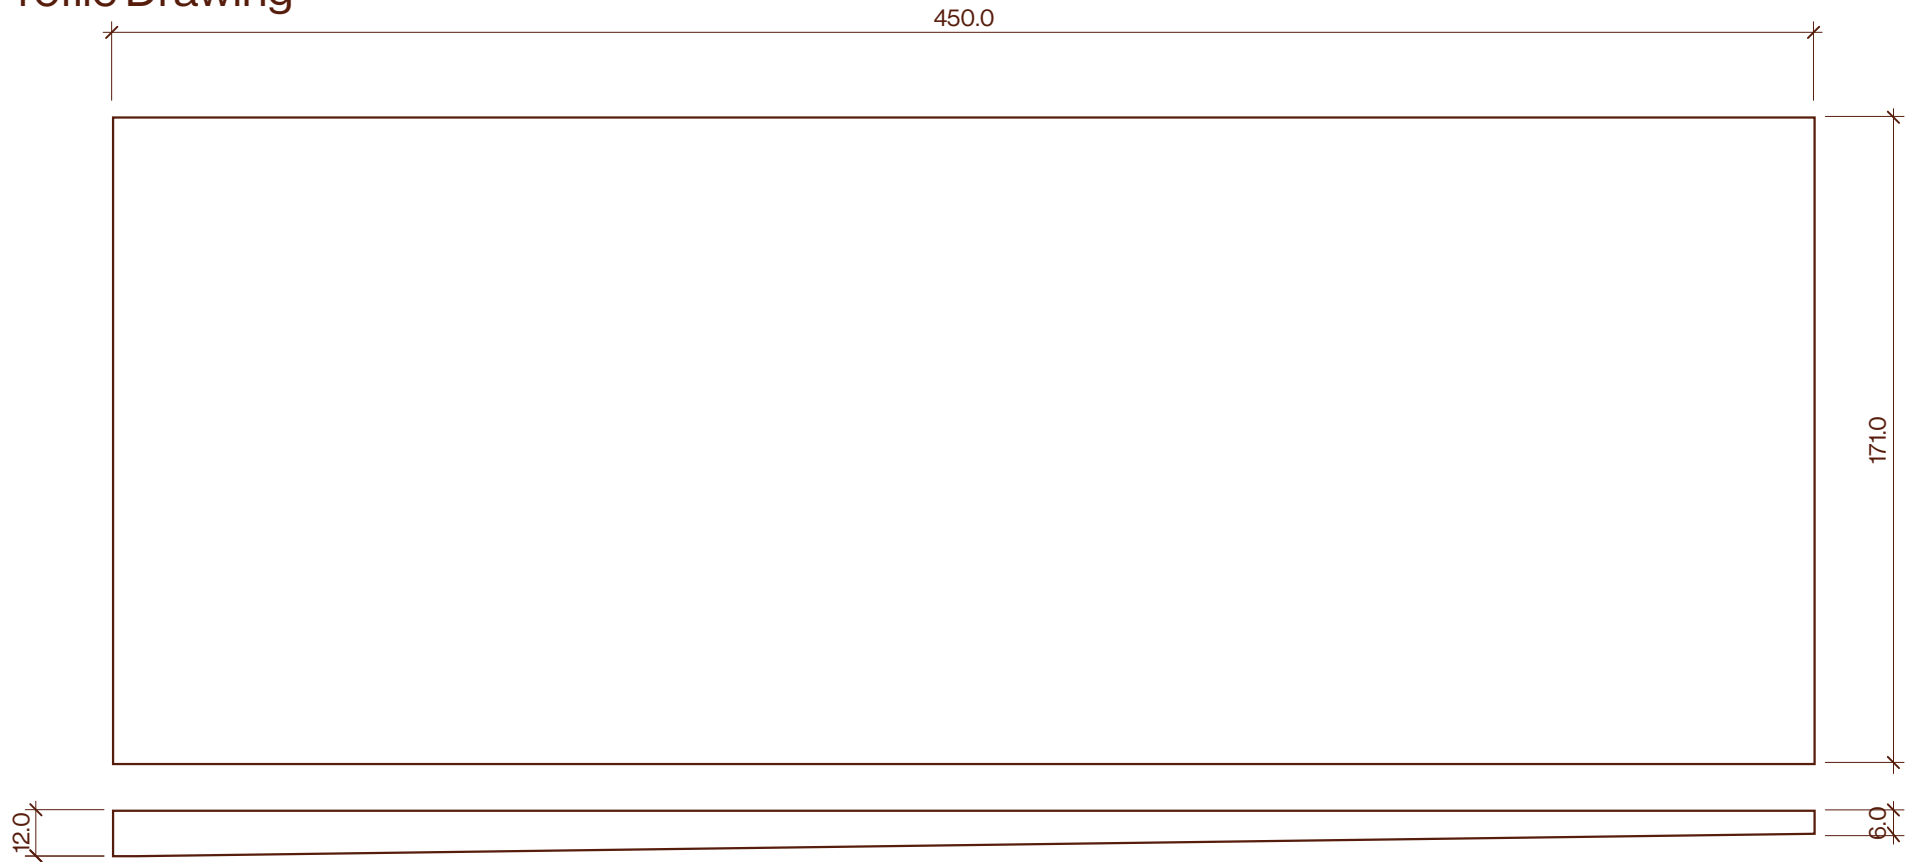

Vulcan Shingles 450x171mm

Profile Drawing

Category	Profile name	Size	Scale
Cladding	Vulcan Shingles	450x171mm	1:2

P +64 9 249 0100
E info@abodo.co.nz
W abodo.co.nz