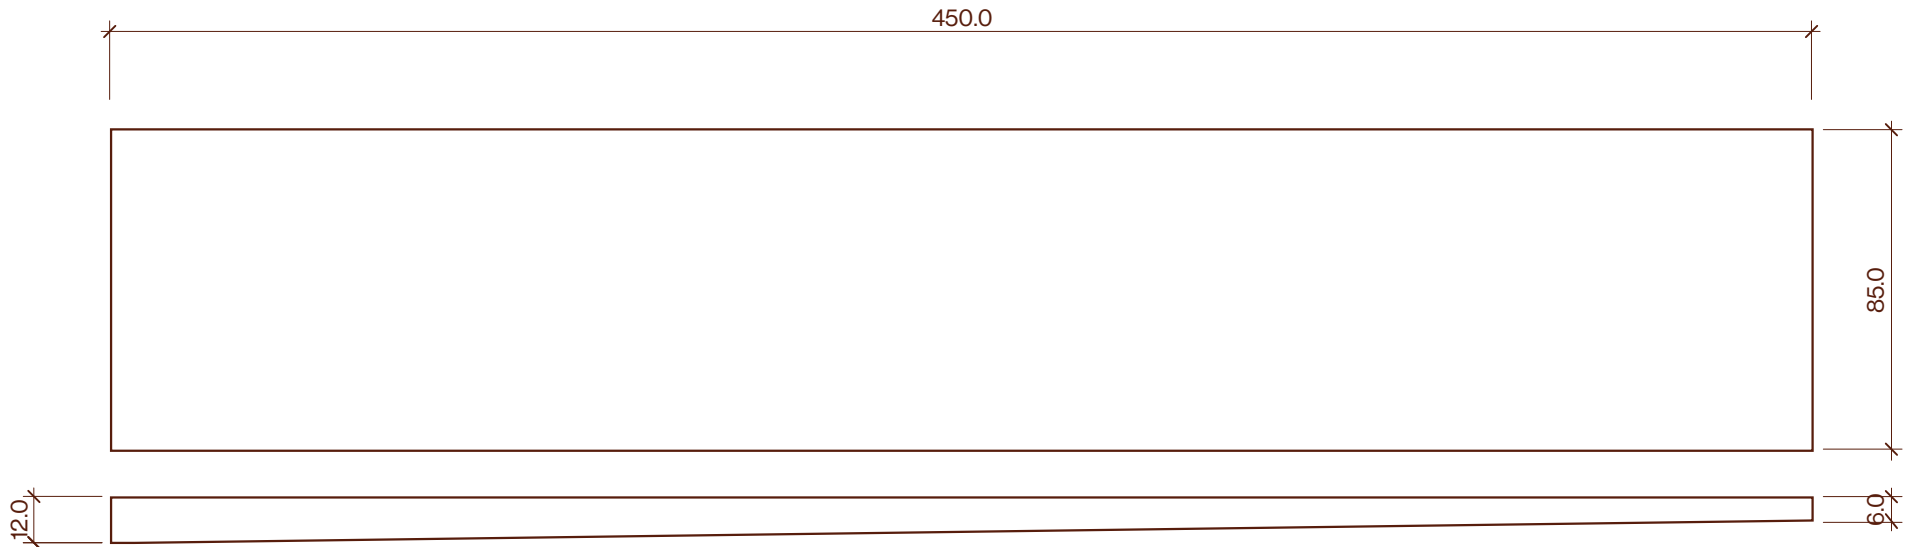

Vulcan Shingles 450x85mm

Profile Drawing

Category	Profile name	Size	Scale
Cladding	Vulcan Shingles	450x85mm	1:2

P +64 9 249 0100
E info@abodo.co.nz
W abodo.co.nz