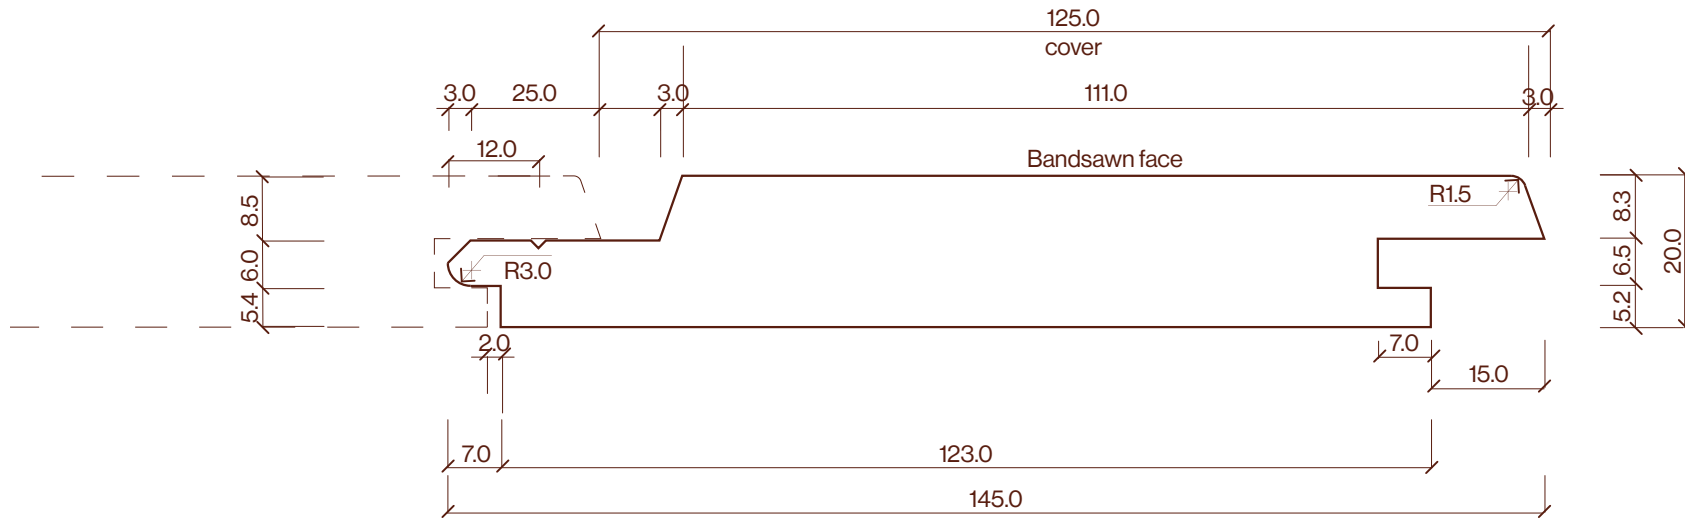

# WB10 145x20mm Profile Drawing

Category	Profile name	Size	Scale
Cladding	WB10	145x20mm	1:1

**P** +64 9 249 0100  
**E** info@abodo.co.nz  
**W** abodo.co.nz