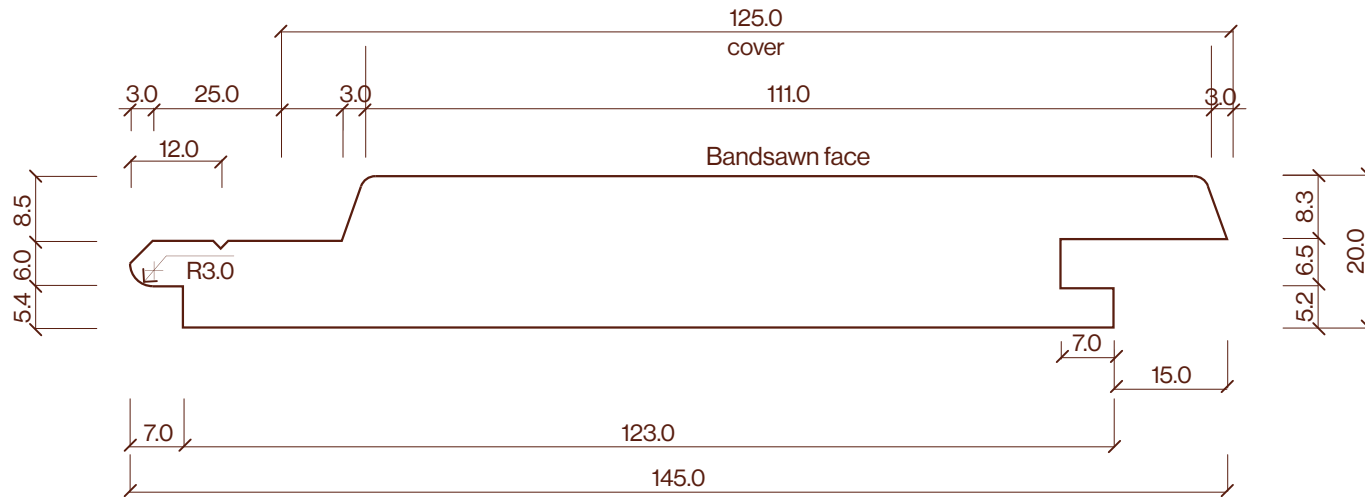

# WB10 145x20mm Profile Drawing

Category	Profile name	Size	Scale
Cladding	WB10	145x20mm	1:1

**P** +64 9 249 0100  
**E** info@abodo.co.nz  
**W** abodo.co.nz