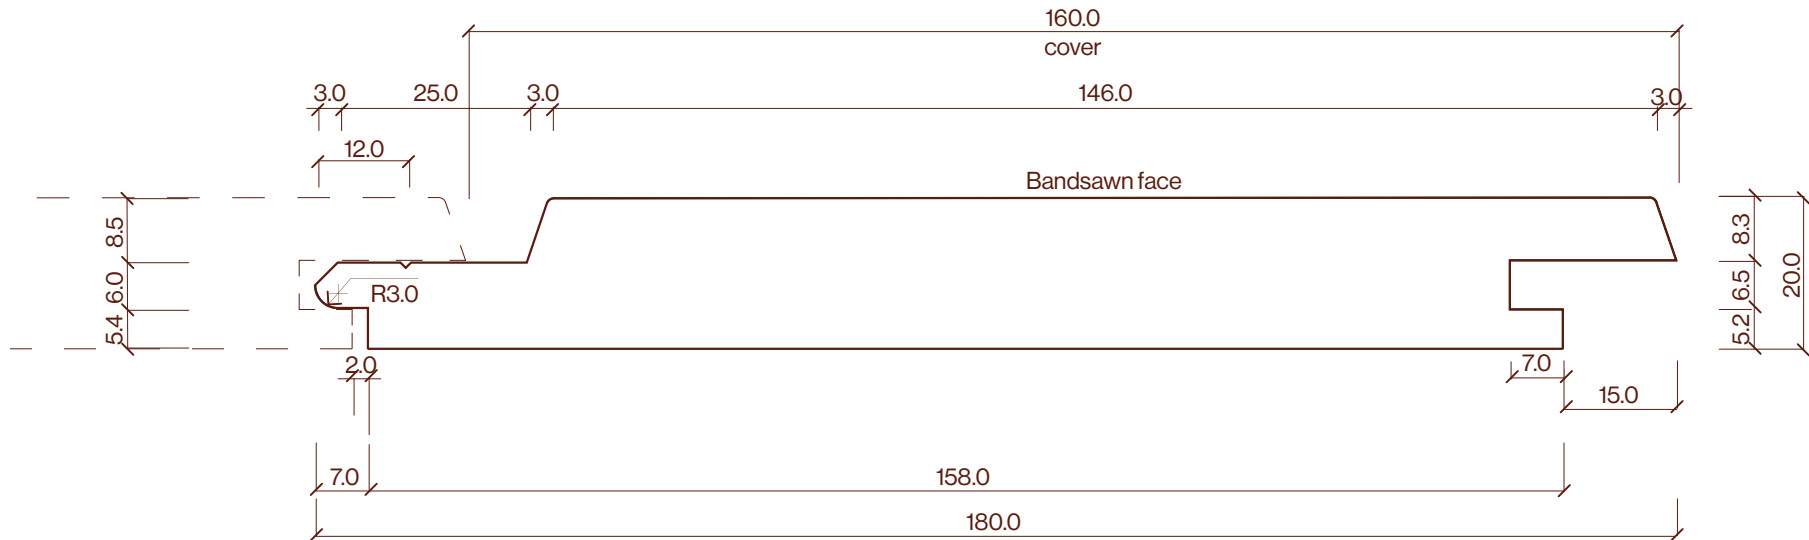

# WB10 180x20mm Profile Drawing

Category	Profile name	Size	Scale
Cladding	WB10	180x20mm	1:1

**P** +64 9 249 0100  
**E** info@abodo.co.nz  
**W** abodo.co.nz