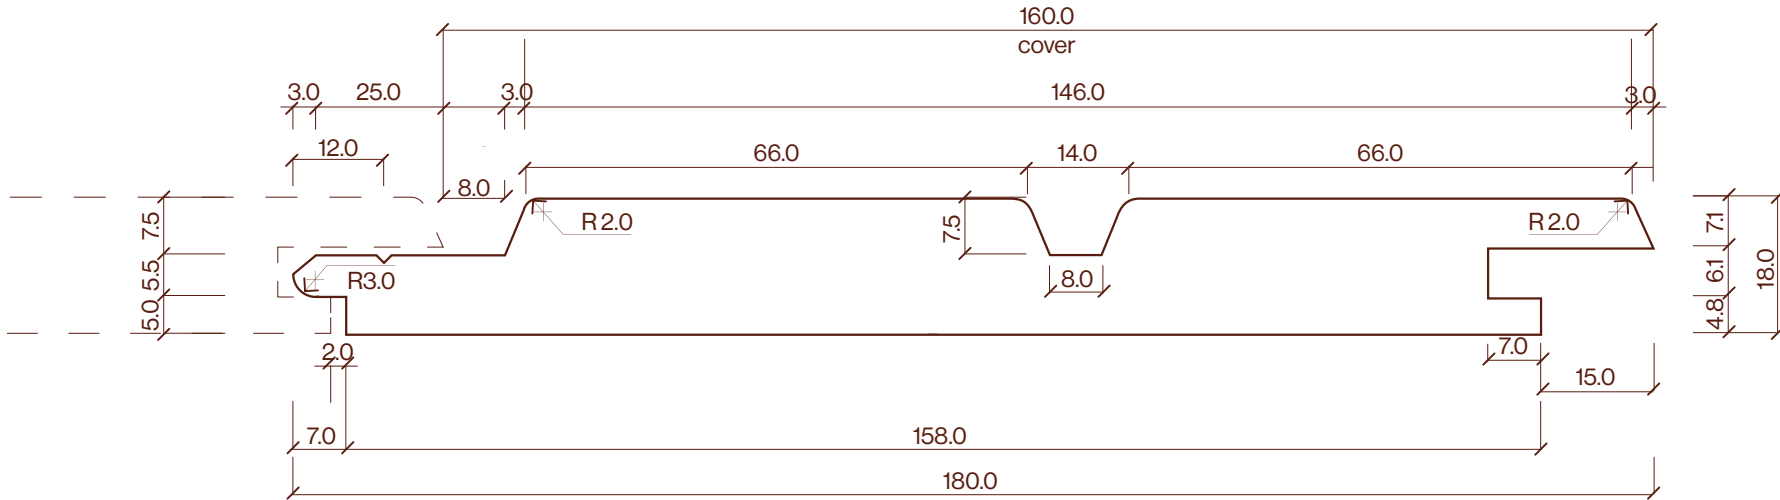

WB10FP 180x18mm Profile Drawing

Category	Profile name	Size	Scale
Cladding	WB10FP	180x18mm	1:1

P +64 9 249 0100
E info@abodo.co.nz
W abodo.co.nz