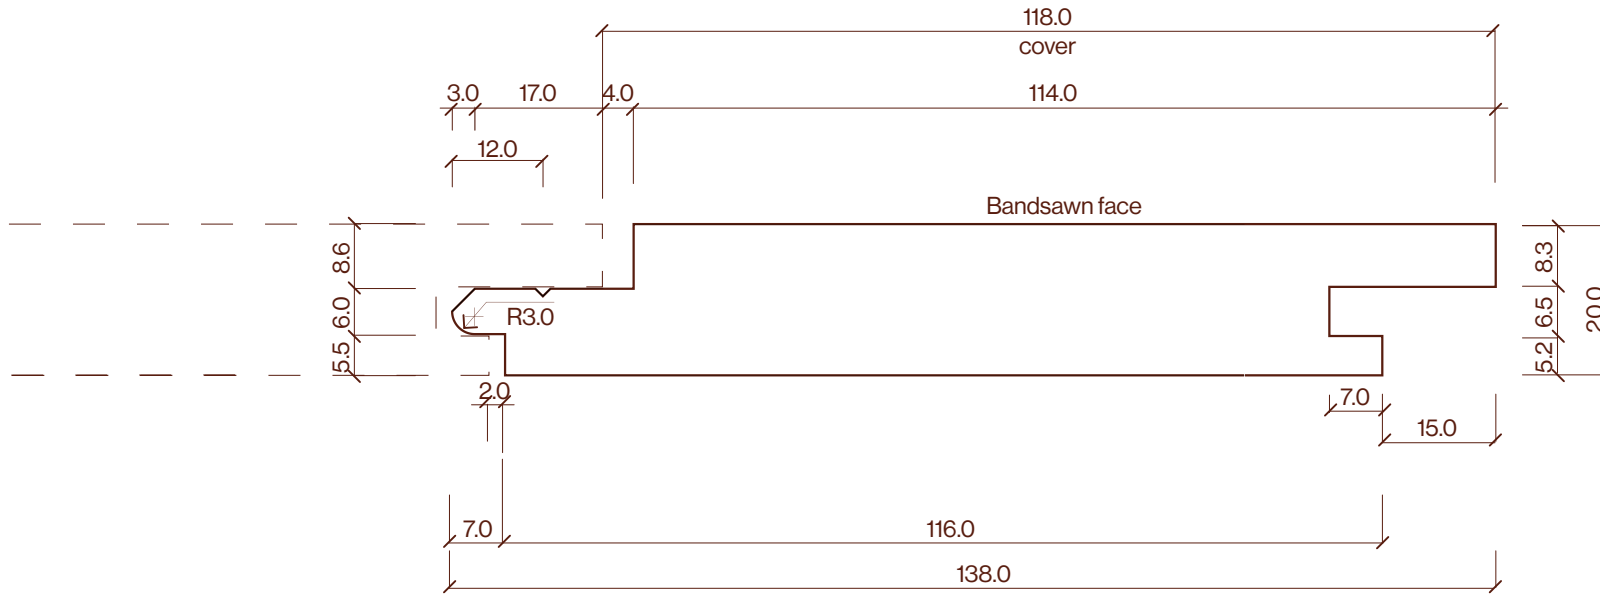

WB12 138x20mm Profile Drawing

Category	Profile name	Size	Scale
Cladding	WB12	138x20mm	1:1

P +64 9 249 0100
E info@abodo.co.nz
W abodo.co.nz