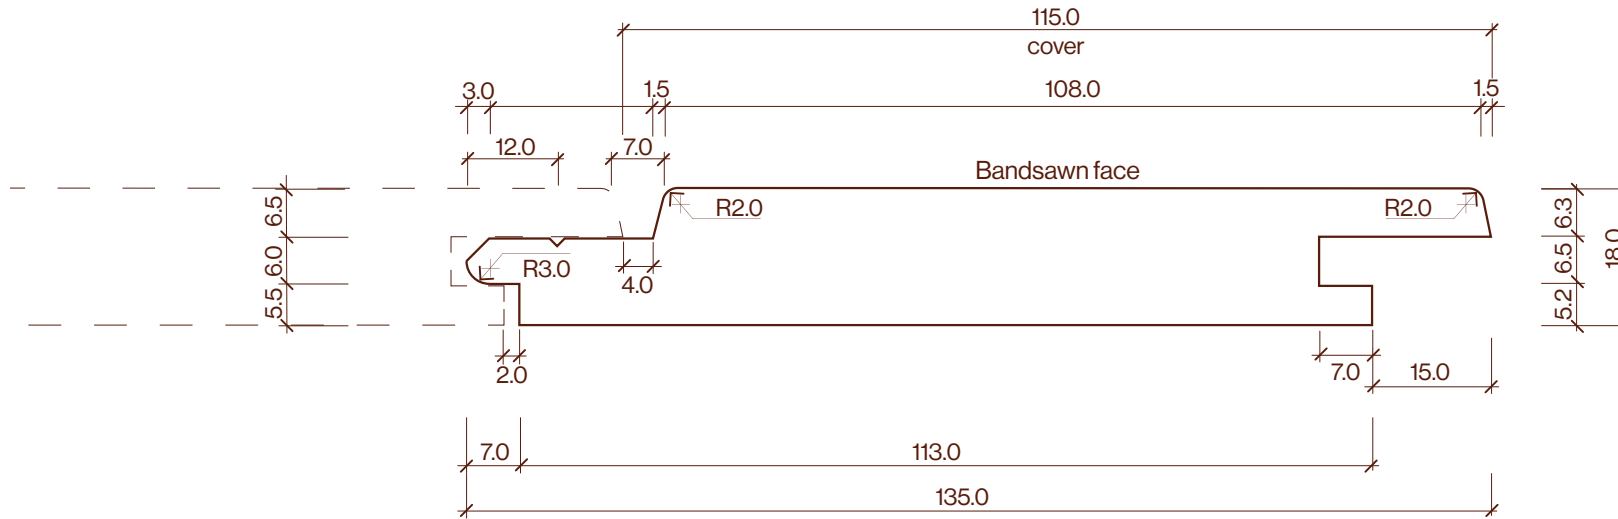

WB18 135x18mm Profile Drawing

Category	Profile name	Size	Scale
Cladding	WB18	135x18mm	1:1

P +64 9 249 0100
E info@abodo.co.nz
W abodo.co.nz