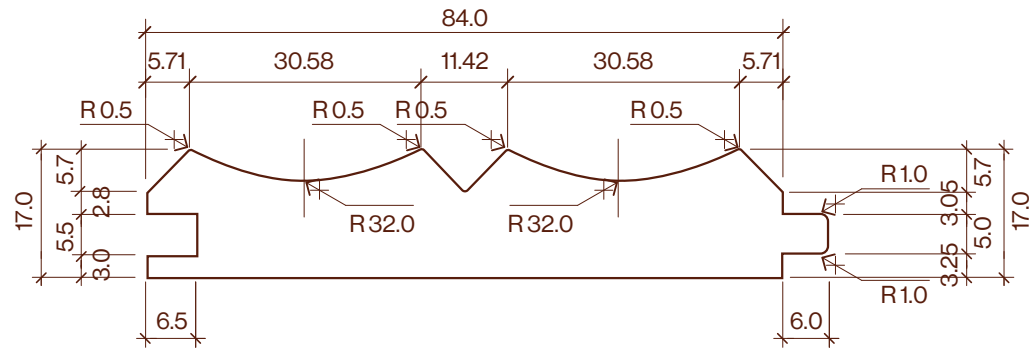

TG17 84x17mm
Profile Drawing

| Category | Profile name | Size | Scale |
|-----------|--------------|---------|-------|
| Panelling | TG17 | 84x17mm | 1:1 |

P +64 9 249 0100
E info@abodo.co.nz
W abodo.co.nz