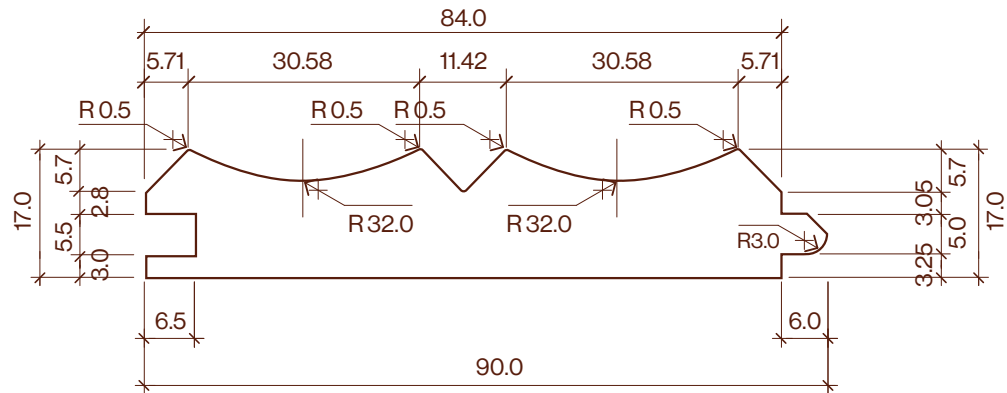

TG17 90x17mm
Profile Drawing

Category	Profile name	Size	Scale
Panelling	TG17	90x17mm	1:1

P +64 9 249 0100
E info@abodo.co.nz
W abodo.co.nz