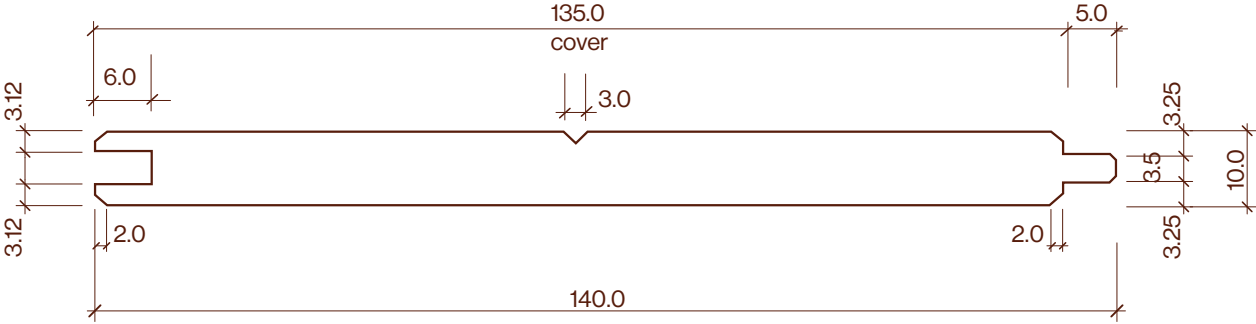

TG9 140x10mm Profile Drawing

Category	Profile name	Size	Scale
Panelling	TG9	140x10mm	1:1

P +64 9 249 0100
E info@abodo.co.nz
W abodo.co.nz