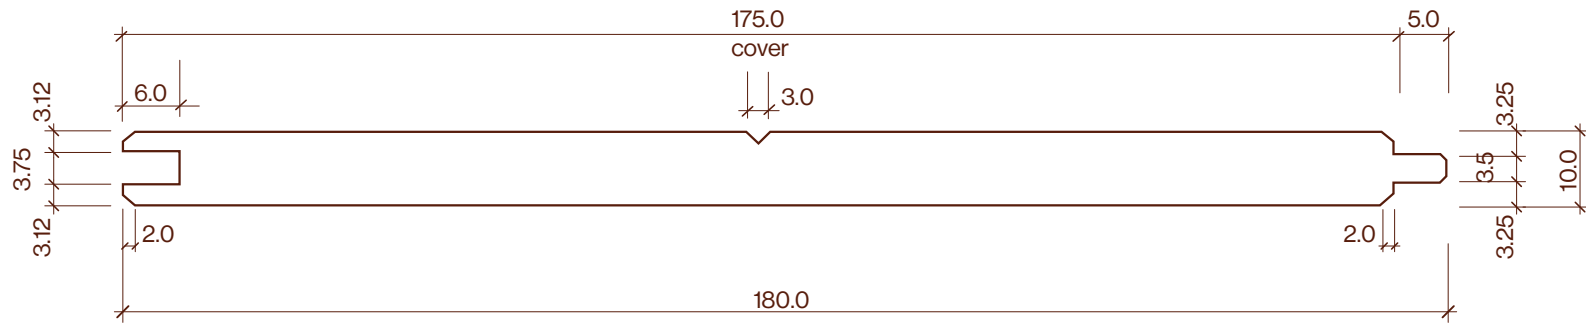

TG9 180x10mm

Profile Drawing

Category	Profile name	Size	Scale
Panelling	TG9	180x10mm	1:1

P +64 9 249 0100
E info@abodo.co.nz
W abodo.co.nz